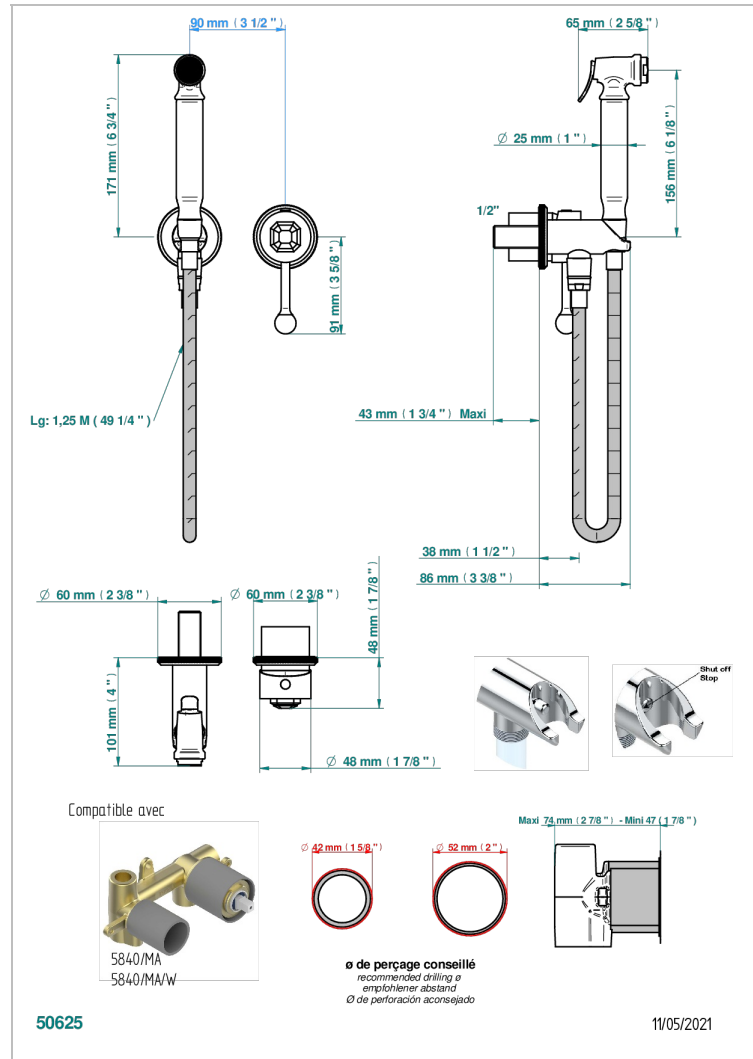

Trim only for WC douche including: trigger spray, wall mounted single lever mixer, reinforced hose (1.25m), wall outlet with integrated elbow with safety stopper

### ÄHNLICHE PRODUKTE

- Ref. G00-5840/MA Up-teil für up-mischer, 1/2"