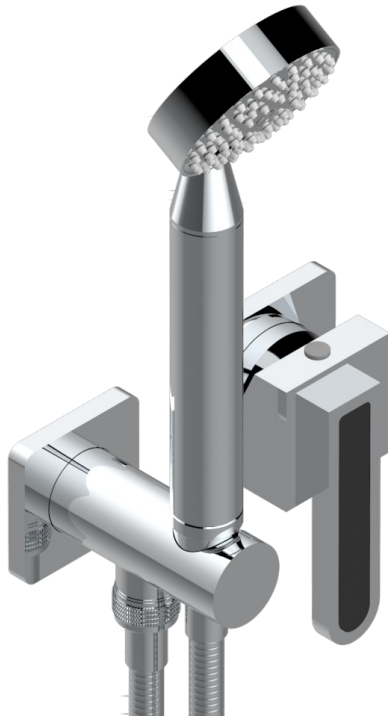

PROFIL BLACK ONYX

A6N-6561B

Trim only for wall mixer with complete handshower on hook

CHARACTERISTIC

- Profil Black Onyx
- Trim only for wall mixer with complete handshower on hook

TECHNICAL SPECS

- Recommandé : 3 bars (max. 5 bars) - Advised : 43,5 psi (max. 72 psi)
- 9,5 l/min à 3 bars (2.5 gpm at 43.5 psi)

RELATED SKU'S

- Ref. G00-5840/MA Rough parts for concealed wall-mounted mixer with 1/2" outlet

AVAILABLE FINITIONS

Antique nickel - H28
Black ceram - D30
Blush PVD - H62
Brass color PVD - H49
Brown bronze color PVD - F33
Gold color PVD - H52

Graphite PVD - H64
Lacquered light bronze - D01
Matt Umber PVD - H67
Matt blush PVD - H60
Matt brass color PVD - H50
Matt brown bronze color PVD - F34

Matt chrome - C02
Matt gold - F07
Matt gold color PVD - H53
Matt graphite PVD - H65
Matt nickel (color finish) - C01
Matt nickel color PVD - H56

Nickel color PVD - H55
Polished chrome (color finish) - A02
Polished chrome / Polished gold (color finish) - G02
Polished gold (color finish) - F01
Polished nickel - B01
Soft gold - F30

Soft matt gold - F31
Umber PVD - H66
Varnished matt antique red copper (color finish) - H07