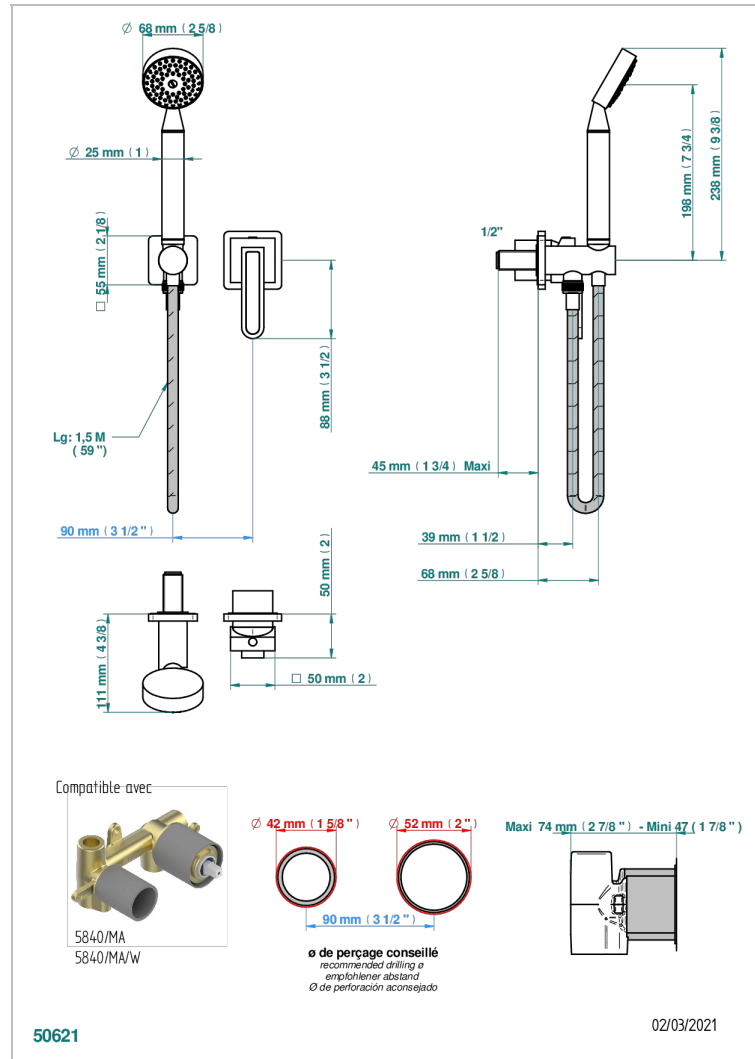

PROFIL BLACK ONYX

A6N-6561B

Trim only for wall mixer with complete handshower on hook

CHARACTERISTIC

- Profil Black Onyx
- Trim only for wall mixer with complete handshower on hook

TECHNICAL SPECS

- Recommandé : 3 bars (max. 5 bars) - Advised : 43,5 psi (max. 72 psi)
- 9,5 l/min à 3 bars (2.5 gpm at 43.5 psi)

RELATED SKU'S

- Ref. G00-5840/MA Rough parts for concealed wall-mounted mixer with 1/2" outlet

AVAILABLE FINITIONS

Antique nickel - H28
Black ceram - D30
Blush PVD - H62
Brass color PVD - H49
Brown bronze color PVD - F33
Gold color PVD - H52