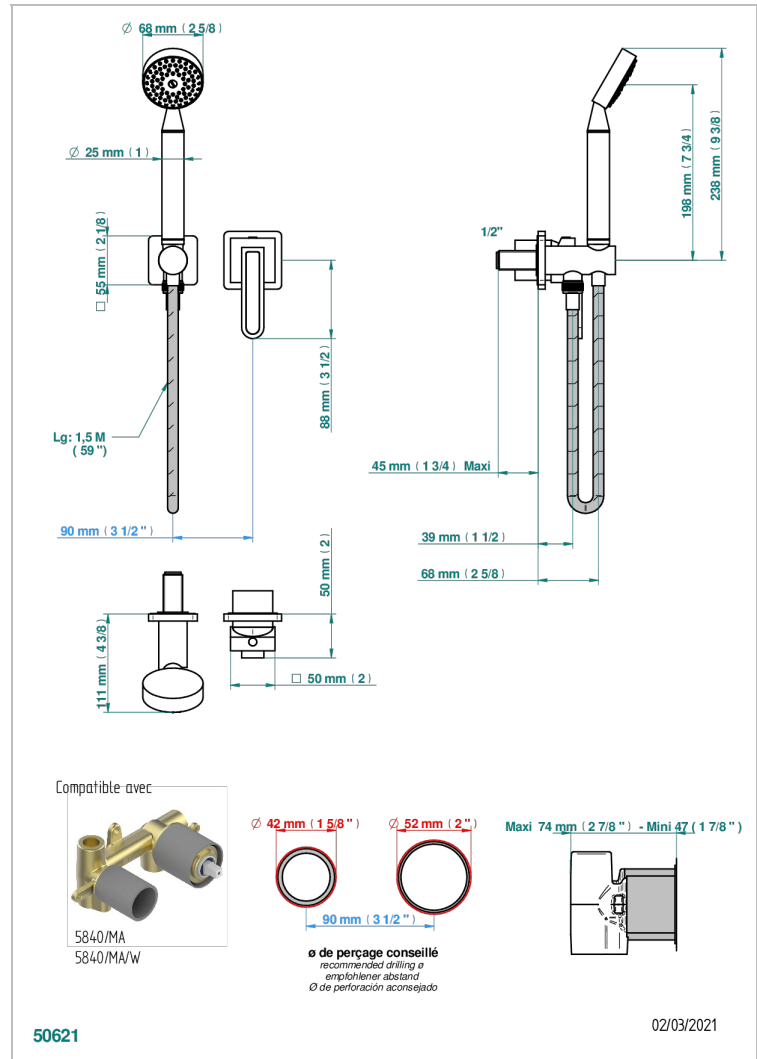

PROFIL BLACK ONYX

A6N-6561B

Trim only for wall mixer with complete handshower on hook

THG[®]
PARIS

CHARACTERISTIC

- Profil Black Onyx
- Trim only for wall mixer with complete handshower on hook

TECHNICAL SPECS

- Recommandé : 3 bars (max. 5 bars) - Advised : 43,5 psi (max. 72 psi)
- 9,5 l/min à 3 bars (2.5 gpm at 43.5 psi)

RELATED SKU'S

- Ref. G00-5840/MA Rough parts for concealed wall-mounted mixer with 1/2" outlet