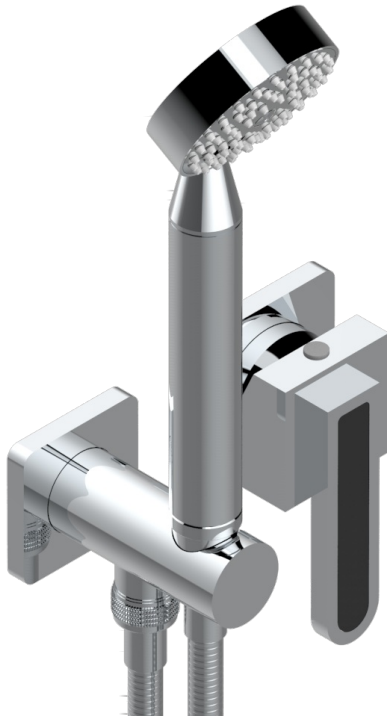

PROFIL BLACK ONYX

A6N-6561B

Trim only for wall mixer with complete handshower on hook

THG[®]
PARIS

CHARACTERISTIC

- Profil Black Onyx
- Trim only for wall mixer with complete handshower on hook

TECHNICAL SPECS

- Recommandé : 3 bars (max. 5 bars) - Advised : 43,5 psi (max. 72 psi)
- 9,5 l/min à 3 bars (2.5 gpm at 43.5 psi)

RELATED SKU'S

- Ref. G00-5840/MA Rough parts for concealed wall-mounted mixer with 1/2" outlet

AVAILABLE FINITIONS

Antique nickel - H28
Black ceram - D30
Blush PVD - H62
Brass color PVD - H49
Brown bronze color PVD - F33
Gold color PVD - H52

Graphite PVD - H64
Lacquered light bronze - D01
Matt Umber PVD - H67
Matt blush PVD - H60
Matt brass color PVD - H50
Matt brown bronze color PVD - F34