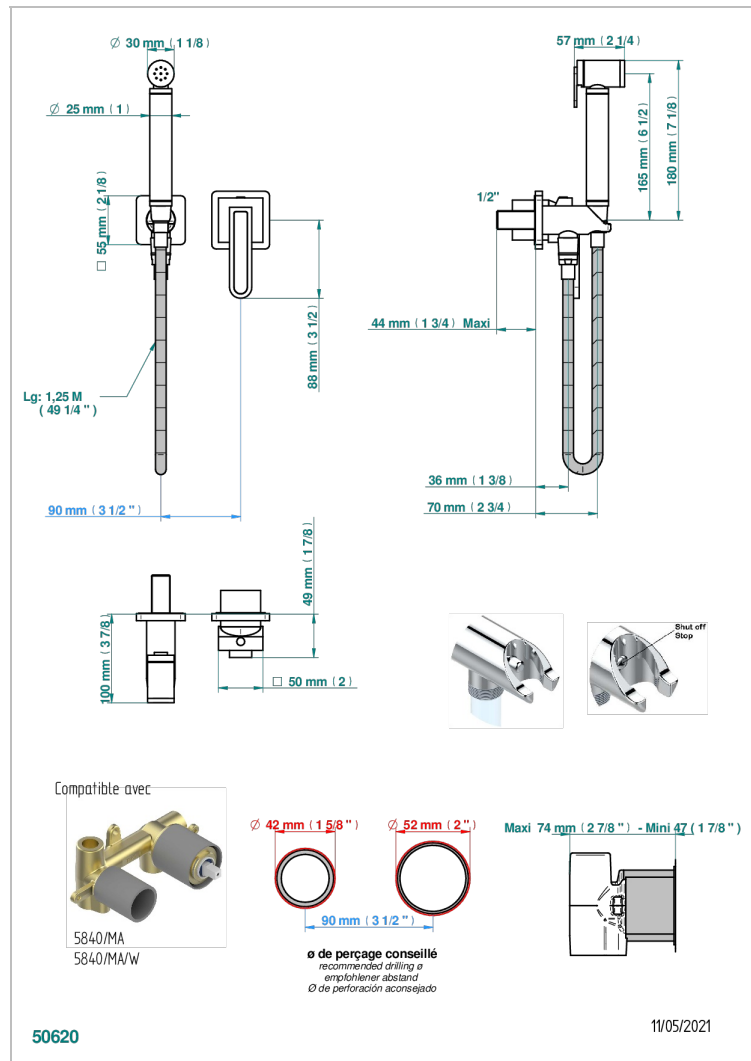

# PROFIL BLACK ONYX WITH LEVER

A6P-5840/MBG

Trim only for WC douche including: trigger spray, wall mounted single lever mixer, reinforced hose (1.25m), wall outlet with integrated elbow with safety stopper

## CHARACTERISTIC

- ACS : 19ACCLY412

## RELATED SKU'S

- Ref. G00-5840/MA Rough parts for concealed wall-mounted mixer with 1/2" outlet