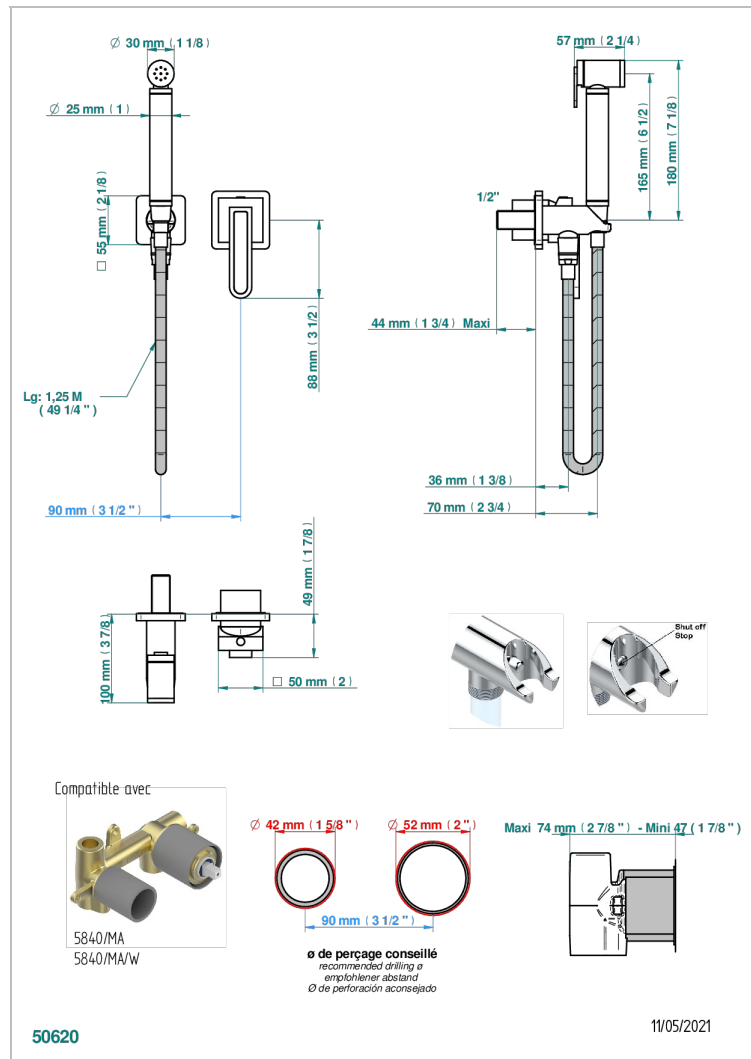

PROFIL BLACK ONYX WITH LEVER

A6P-5840/MBG

Trim only for WC douche including: trigger spray, wall mounted single lever mixer, reinforced hose (1.25m), wall outlet with integrated elbow with safety stopper

CHARACTERISTIC

- ACS : 19ACCLY412

STANDARDS

RELATED SKU'S

- Ref. G00-5840/MA Rough parts for concealed wall-mounted mixer with 1/2" outlet

AVAILABLE FINITIONS

Antique nickel - H28
Black ceram - D30
Blush PVD - H62
Brass color PVD - H49
Brown bronze color PVD - F33
Gold color PVD - H52