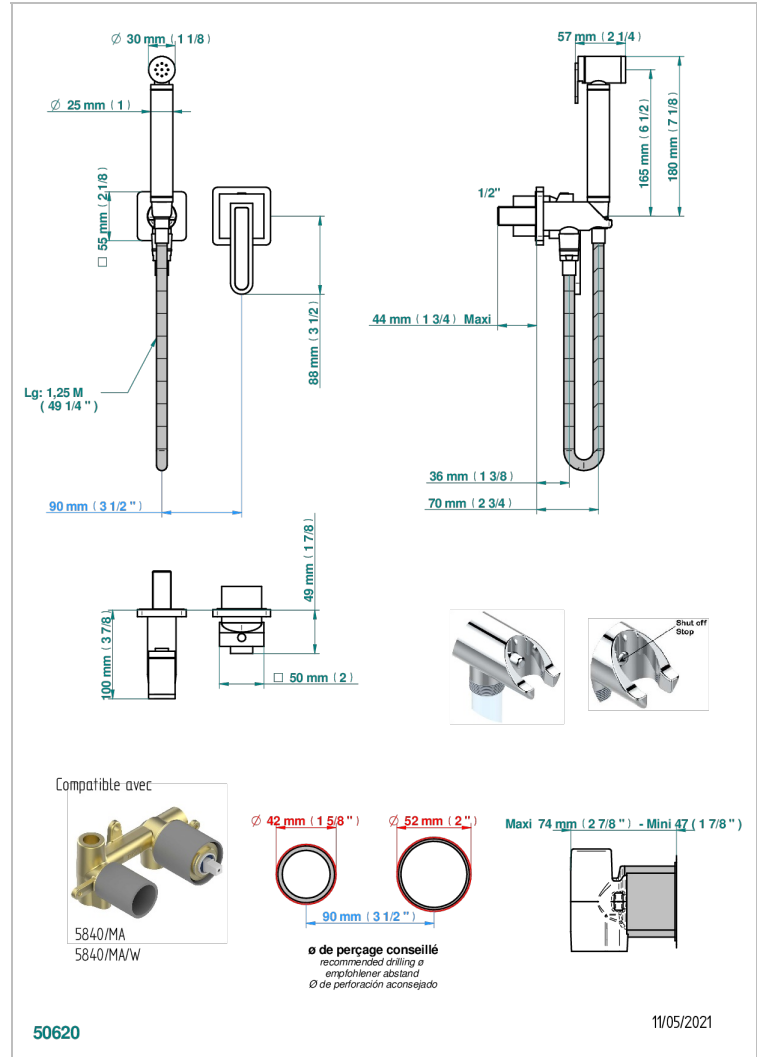

# PROFIL BLACK ONYX

A6N-5840/MBG

THG  
PARIS

Trim only for WC douche including: trigger spray, wall mounted single lever mixer, reinforced hose (1.25m), wall outlet with integrated elbow with safety stopper

## CHARACTERISTIC

- ACS : 19ACCLY412

## TECHNICAL SPECS

- Recommandé : 3 bars (max. 5 bars) - Advised : 43,5 psi (max. 72 psi)
- 9,5 l/min à 3 bars (2.5 gpm at 43.5 psi)

## RELATED SKU'S

- Ref. G00-5840/MA Rough parts for concealed wall-mounted mixer with 1/2" outlet