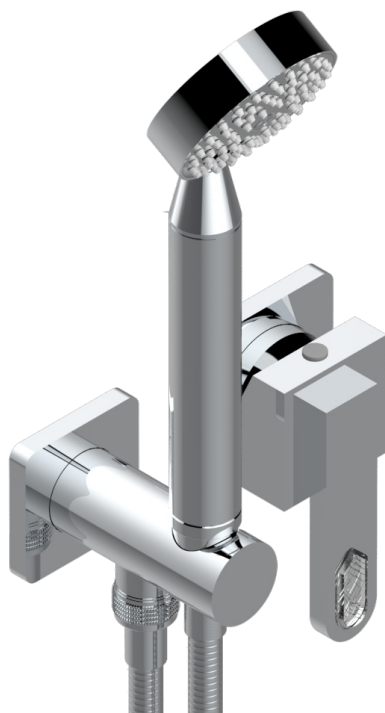

PROFIL LALIQUE CLEAR CRYSTAL WITH LEVER

A6H-6561B

Trim only for wall mixer with complete handshower on hook

CHARACTERISTIC

- Profil Laliqe Clear crystal with lever
- Trim only for wall mixer with complete handshower on hook

TECHNICAL SPECS

- Recommandé : 3 bars (max. 5 bars) - Advised : 43,5 psi (max. 72 psi)
- 9,5 l/min à 3 bars (2.5 gpm at 43.5 psi)

RELATED SKU'S

- Ref. G00-5840/MA Rough parts for concealed wall-mounted mixer with 1/2" outlet

AVAILABLE FINITIONS

Antique nickel - H28
Black ceram - D30
Blush PVD - H62
Brass color PVD - H49
Brown bronze color PVD - F33
Gold color PVD - H52

Graphite PVD - H64
Lacquered light bronze - D01
Matt Umber PVD - H67
Matt blush PVD - H60
Matt brass color PVD - H50
Matt brown bronze color PVD - F34