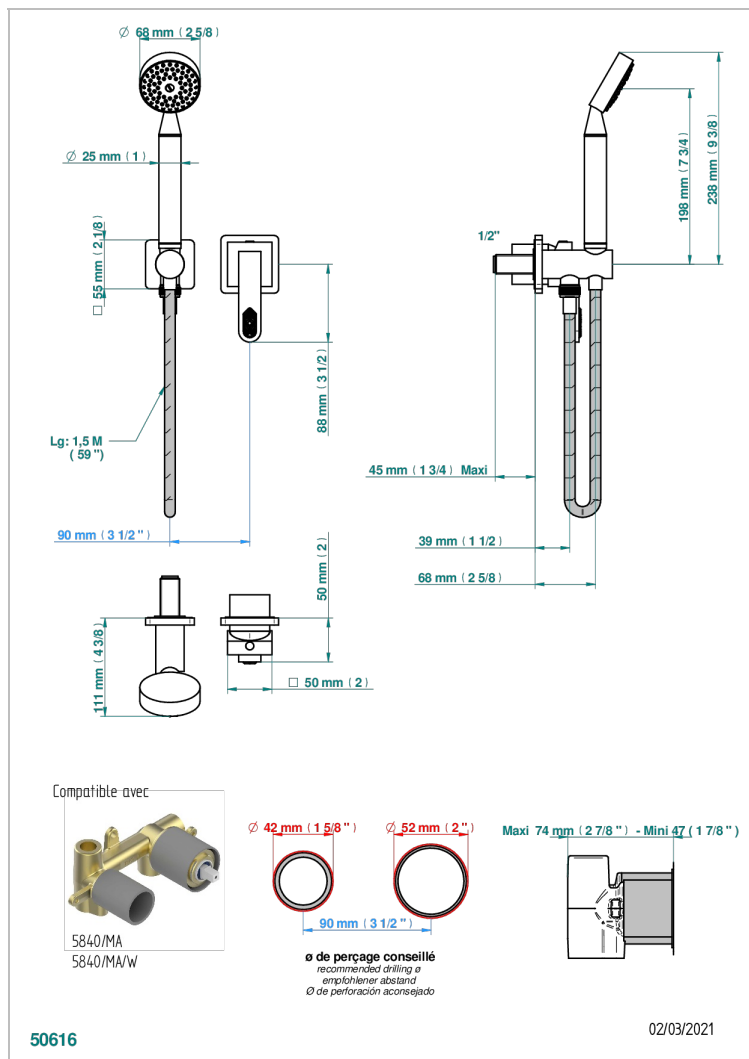

PROFIL LALIQUE CLEAR CRYSTAL WITH LEVER

A6H-6561B

Trim only for wall mixer with complete handshower on hook

CHARACTERISTIC

- Profil Laliqe Clear crystal with lever
- Trim only for wall mixer with complete handshower on hook

TECHNICAL SPECS

- Recommandé : 3 bars (max. 5 bars) - Advised : 43,5 psi (max. 72 psi)
- 9,5 l/min à 3 bars (2.5 gpm at 43.5 psi)

RELATED SKU'S

- Ref. G00-5840/MA Rough parts for concealed wall-mounted mixer with 1/2" outlet