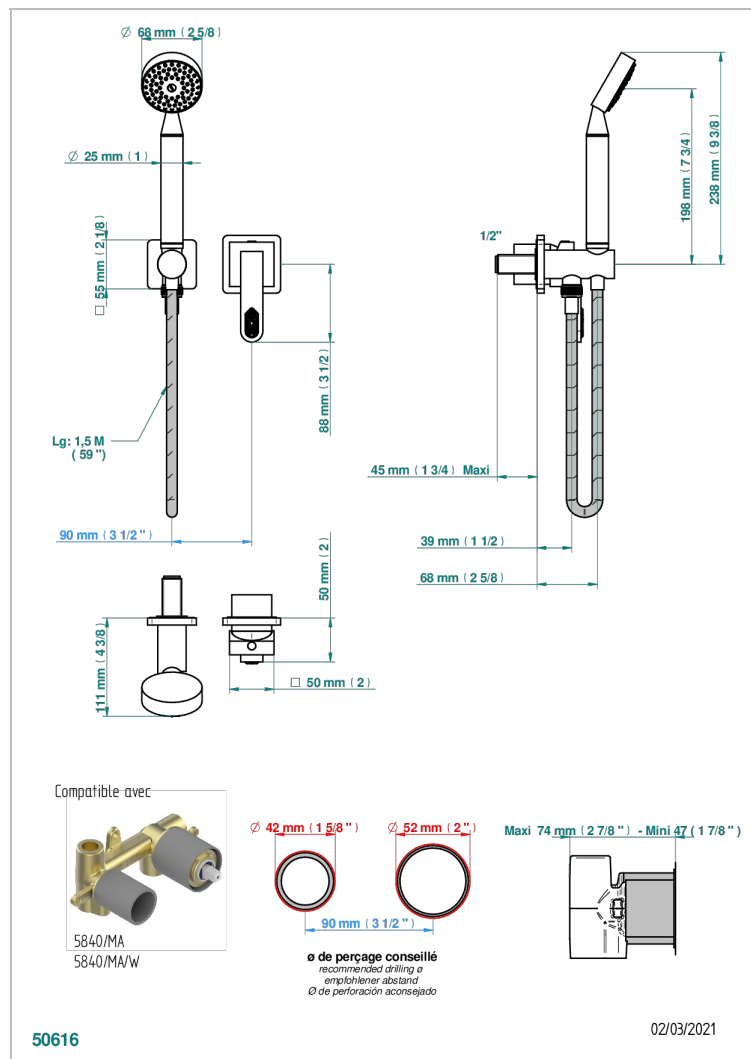

PROFIL LALIQUE CLEAR CRYSTAL

A6G-6561B

Trim only for wall mixer with complete handshower on hook

THG[®]
PARIS

CHARACTERISTIC

- Profil LaliQue Clear crystal
- Trim only for wall mixer with complete handshower on hook

TECHNICAL SPECS

- Recommandé : 3 bars (max. 5 bars) - Advised : 43,5 psi (max. 72 psi)
- 9,5 l/min à 3 bars (2.5 gpm at 43.5 psi)

RELATED SKU'S

- Ref. G00-5840/MA Rough parts for concealed wall-mounted mixer with 1/2" outlet