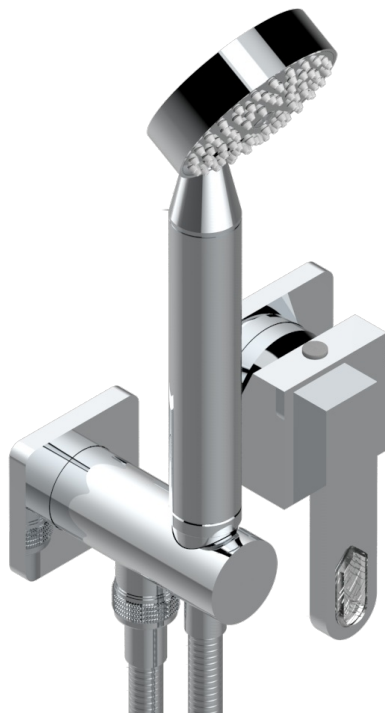

PROFIL LALIQUE CLEAR CRYSTAL

A6G-6561B

Trim only for wall mixer with complete handshower on hook

THG[®]
PARIS

CHARACTERISTIC

- Profil LaliQue Clear crystal
- Trim only for wall mixer with complete handshower on hook

TECHNICAL SPECS

- Recommandé : 3 bars (max. 5 bars) - Advised : 43,5 psi (max. 72 psi)
- 9,5 l/min à 3 bars (2.5 gpm at 43.5 psi)

RELATED SKU'S

- Ref. G00-5840/MA Rough parts for concealed wall-mounted mixer with 1/2" outlet

AVAILABLE FINITIONS

Antique nickel - H28
Black ceram - D30
Blush PVD - H62
Brass color PVD - H49
Brown bronze color PVD - F33
Gold color PVD - H52

Graphite PVD - H64
Lacquered light bronze - D01
Matt Umber PVD - H67
Matt blush PVD - H60
Matt brass color PVD - H50
Matt brown bronze color PVD - F34