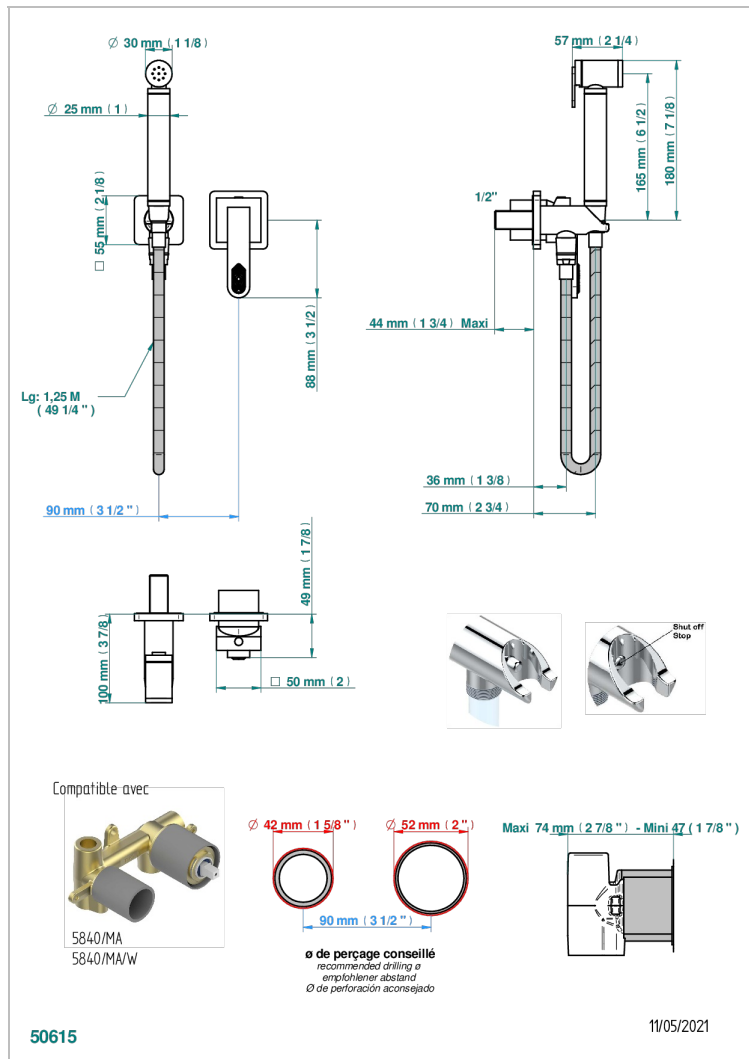

PROFIL LALIQUE CLEAR CRYSTAL

A6G-5840/MBG

Trim only for WC douche including: trigger spray, wall mounted single lever mixer, reinforced hose (49 1/4"), wall outlet with integrated elbow with safety stopper

CHARACTERISTIC

- ACS : 19ACCLY412

STANDARDS

RELATED SKU'S

- Ref. G00-5840/MAUS Rough parts for concealed wall-mounted mixer with 1/2" outlet

AVAILABLE FINITIONS

Black ceram - D30
Blush PVD - H62
Brass color PVD - H49
Brown bronze color PVD - F33
Chrome polished - A02
Chrome polished / gold polished - G02

TECHNICAL SPECS

- Recommandé : 3 bars (max. 5 bars) - Advised : 43,5 psi (max. 72 psi)
- 9,5 l/min à 3 bars (2.5 gpm at 43.5 psi)