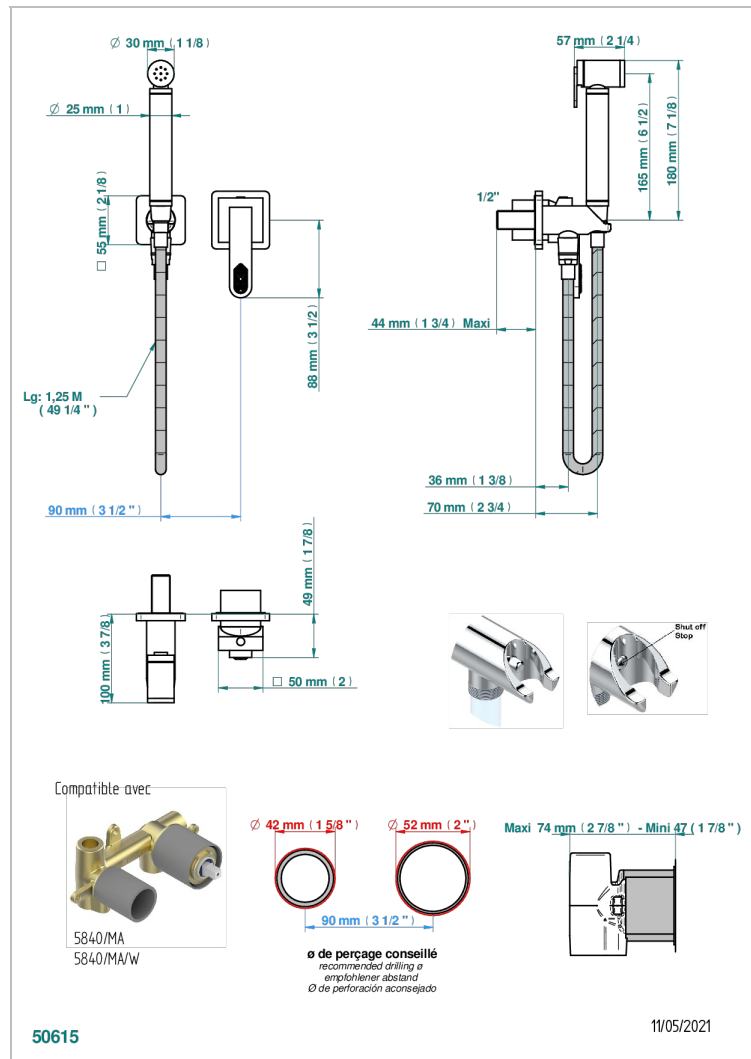

PROFIL LALIQUE CLEAR CRYSTAL

A6G-5840/MBG

Trim only for WC douche including: trigger spray, wall mounted single lever mixer, reinforced hose (1.25m), wall outlet with integrated elbow with safety stopper

CHARACTERISTIC

- ACS : 19ACCLY412

STANDARDS

RELATED SKU'S

- Ref. G00-5840/MA Rough parts for concealed wall-mounted mixer with 1/2" outlet

AVAILABLE FINITIONS

Antique nickel - H28
Black ceram - D30
Blush PVD - H62
Brass color PVD - H49
Brown bronze color PVD - F33
Gold color PVD - H52

TECHNICAL SPECS

- Recommandé : 3 bars (max. 5 bars) - Advised : 43,5 psi (max. 72 psi)
- 9,5 l/min à 3 bars (2.5 gpm at 43.5 psi)