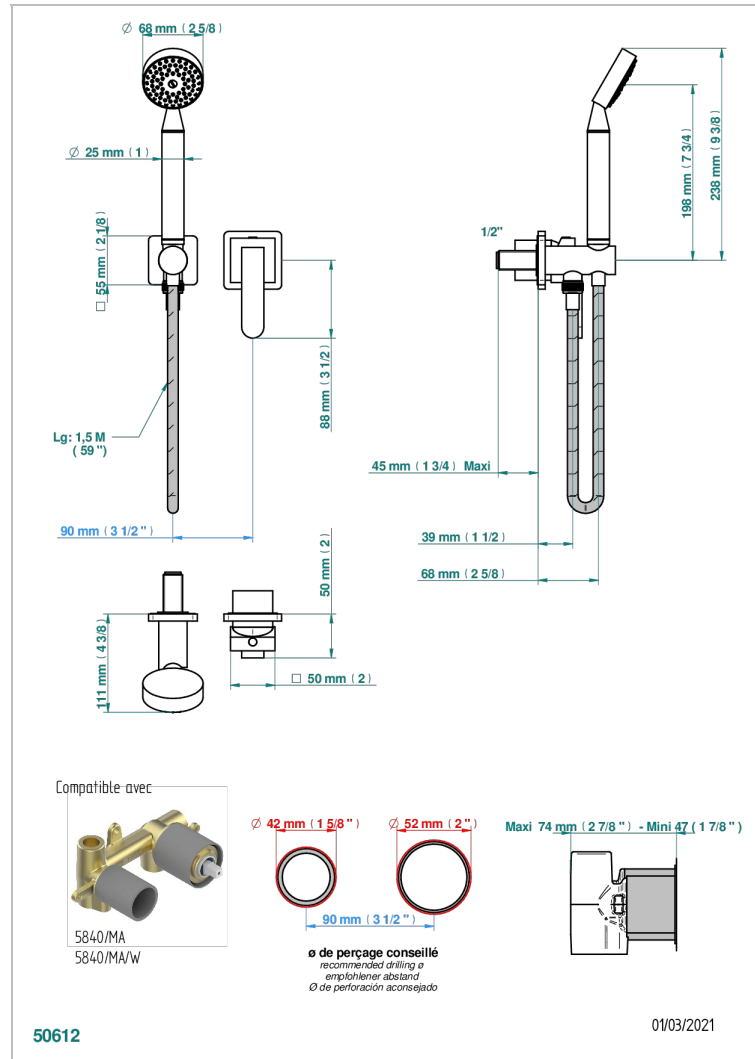

PROFIL METAL WITH LEVER

A6B-6561B

Trim only for wall mixer with complete handshower on hook

CHARACTERISTIC

- Profil Metal with lever
- Trim only for wall mixer with complete handshower on hook

TECHNICAL SPECS

- Recommandé : 3 bars (max. 5 bars) - Advised : 43,5 psi (max. 72 psi)
- 9,5 l/min à 3 bars (2.5 gpm at 43.5 psi)

RELATED SKU'S

- Ref. G00-5840/MA/W Rough parts for concealed wall-mounted mixer with 1/2" outlet, for WC douche - WRAS approved