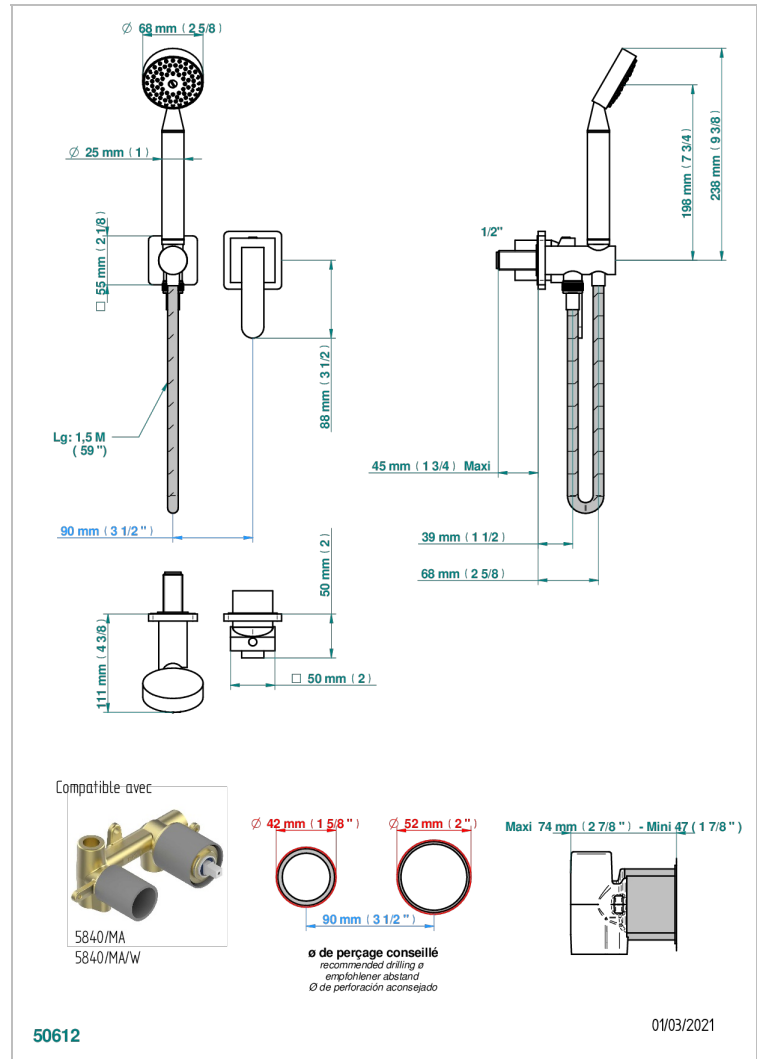

PROFIL METAL WITH LEVER

A6B-6561B

Trim only for wall mixer with complete handshower on hook

THG[®]
PARIS

CHARACTERISTIC

- Profil Metal with lever
- Trim only for wall mixer with complete handshower on hook

TECHNICAL SPECS

- Recommandé : 3 bars (max. 5 bars) - Advised : 43,5 psi (max. 72 psi)
- 9,5 l/min à 3 bars (2.5 gpm at 43.5 psi)

RELATED SKU'S

- Ref. G00-5840/MA Rough parts for concealed wall-mounted mixer with 1/2" outlet