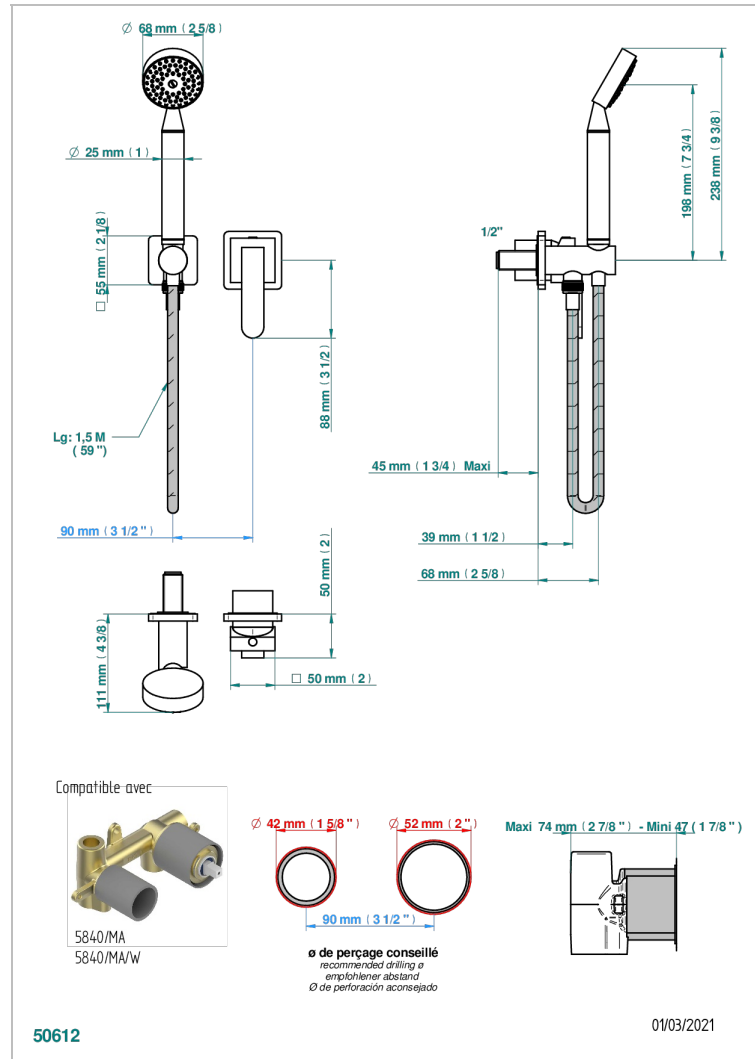

PROFIL METAL

A6A-6561B

Trim only for wall mixer with complete handshower on hook

CHARACTERISTIC

- Profil Metal
- Trim only for wall mixer with complete handshower on hook

TECHNICAL SPECS

- Recommandé : 3 bars (max. 5 bars) - Advised : 43,5 psi (max. 72 psi)
- 9,5 l/min à 3 bars (2.5 gpm at 43.5 psi)

RELATED SKU'S

- Ref. G00-5840/MA/W Rough parts for concealed wall-mounted mixer with 1/2" outlet, for WC douche - WRAS approved

AVAILABLE FINITIONS

Antique nickel - H28
Black ceram - D30
Blush PVD - H62
Brass color PVD - H49
Brown bronze color PVD - F33
Gold color PVD - H52