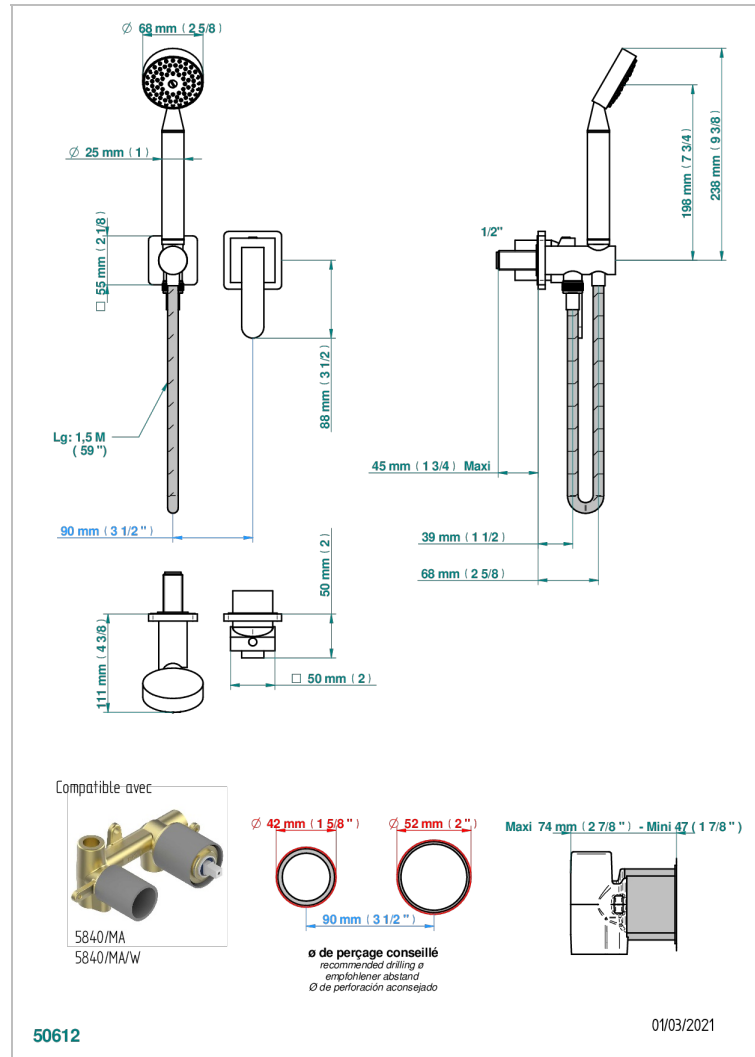

# PROFIL METAL

A6A-6561B

Trim only for wall mixer with complete handshower on hook

## CHARACTERISTIC

- Profil Metal
- Trim only for wall mixer with complete handshower on hook

## TECHNICAL SPECS

- Recommandé : 3 bars (max. 5 bars) - Advised : 43,5 psi (max. 72 psi)
- 9,5 l/min à 3 bars (2.5 gpm at 43.5 psi)

## RELATED SKU'S

- Ref. G00-5840/MA Rough parts for concealed wall-mounted mixer with 1/2" outlet