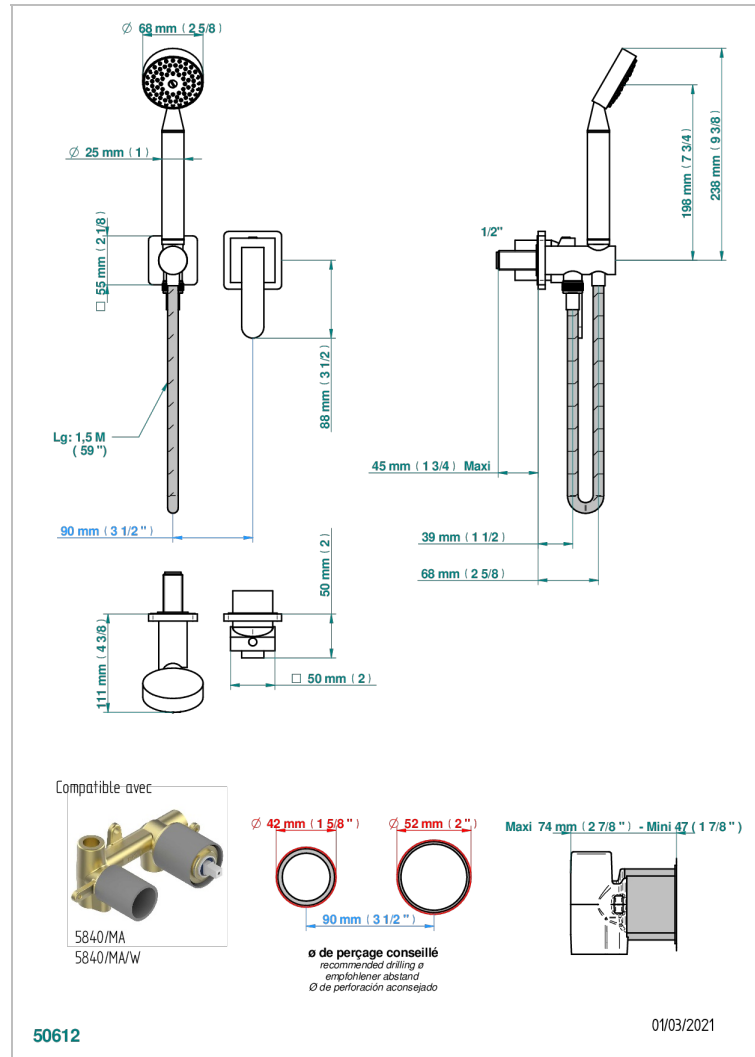

PROFIL METAL

A6A-6561B

Trim only for wall mixer with complete handshower on hook

CHARACTERISTIC

- Profil Metal
- Trim only for wall mixer with complete handshower on hook

TECHNICAL SPECS

- Recommandé : 3 bars (max. 5 bars) - Advised : 43,5 psi (max. 72 psi)
- 9,5 l/min à 3 bars (2.5 gpm at 43.5 psi)

RELATED SKU'S

- Ref. G00-5840/MA Rough parts for concealed wall-mounted mixer with 1/2" outlet

AVAILABLE FINITIONS

Antique nickel - H28
Black ceram - D30
Blush PVD - H62
Brass color PVD - H49
Brown bronze color PVD - F33
Gold color PVD - H52