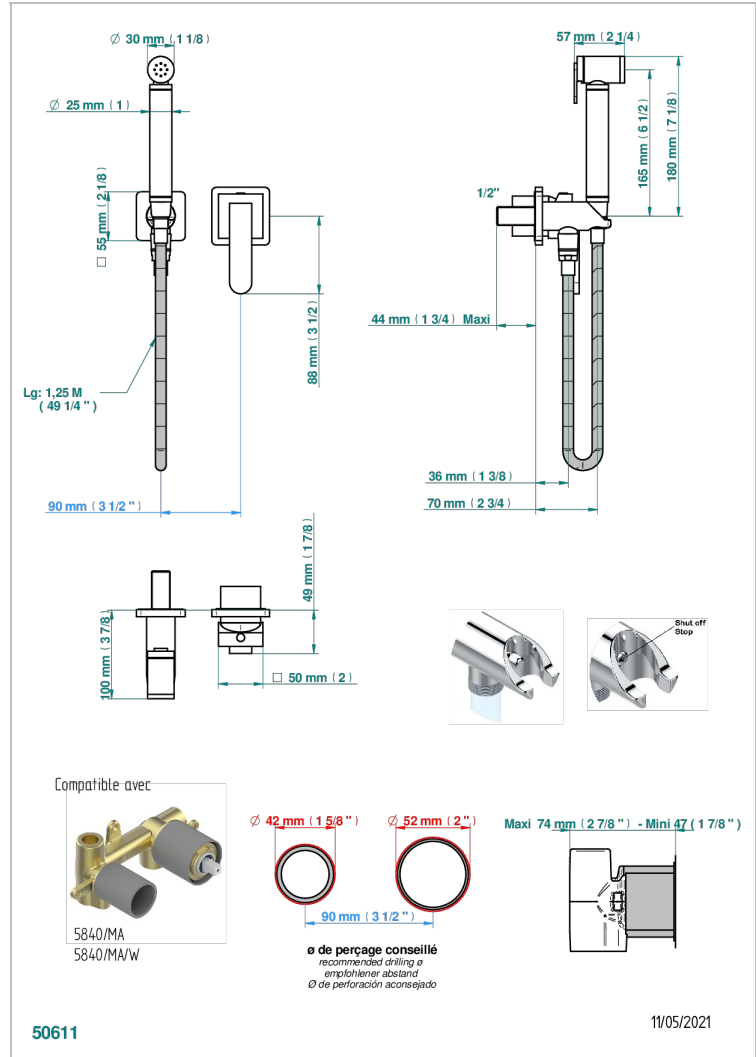

PROFIL METAL WITH LEVER HANDLES

A6B-5840/MBG

Trim only for WC douche including: trigger spray, wall mounted single lever mixer, reinforced hose (49 1/4"), wall outlet with integrated elbow with safety stopper

CHARACTERISTIC

- ACS : 19ACCLY412

STANDARDS

TECHNICAL SPECS

- Recommandé : 3 bars (max. 5 bars) - Advised : 43,5 psi (max. 72 psi)
- 9,5 l/min à 3 bars (2.5 gpm at 43.5 psi)

RELATED SKU'S

- Ref. G00-5840/MAUS Rough parts for concealed wall-mounted mixer with 1/2" outlet