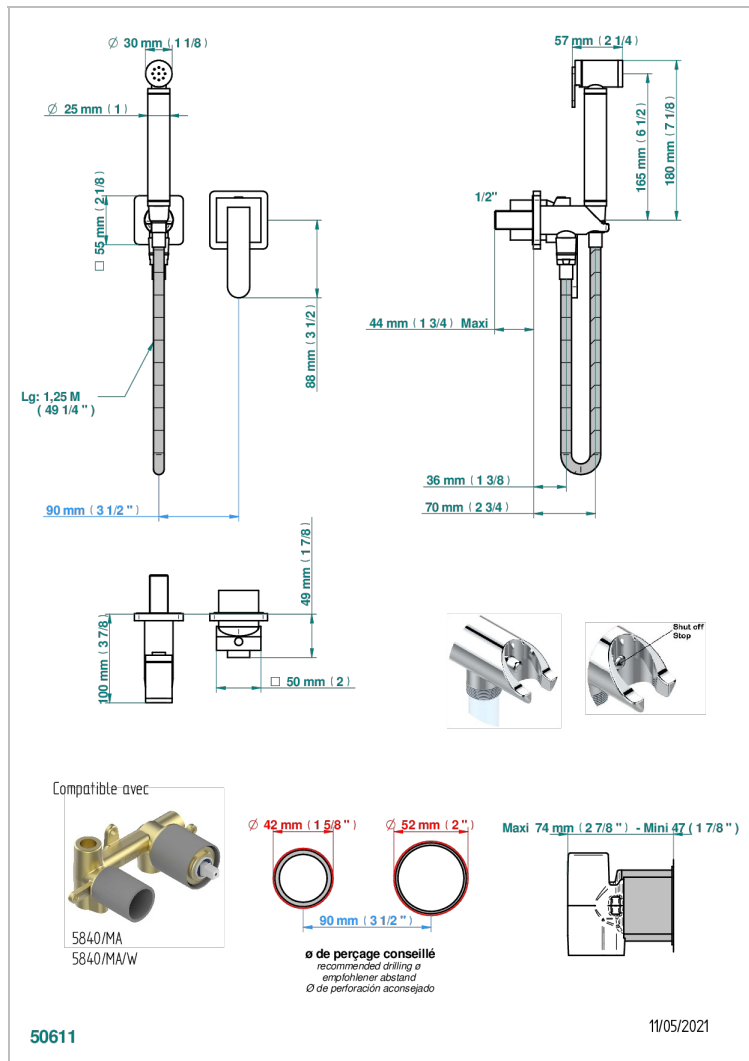

PROFIL METAL WITH LEVER

A6B-5840/MBG

Trim only for WC douche including: trigger spray, wall mounted single lever mixer, reinforced hose (1.25m), wall outlet with integrated elbow with safety stopper

CHARACTERISTIC

- ACS : 19ACCLY412

STANDARDS

RELATED SKU'S

- Ref. G00-5840/MA Rough parts for concealed wall-mounted mixer with 1/2" outlet

AVAILABLE FINITIONS

Antique nickel - H28
Black ceram - D30
Blush PVD - H62
Brass color PVD - H49
Brown bronze color PVD - F33
Gold color PVD - H52

TECHNICAL SPECS

- Recommandé : 3 bars (max. 5 bars) - Advised : 43,5 psi (max. 72 psi)
- 9,5 l/min à 3 bars (2.5 gpm at 43.5 psi)