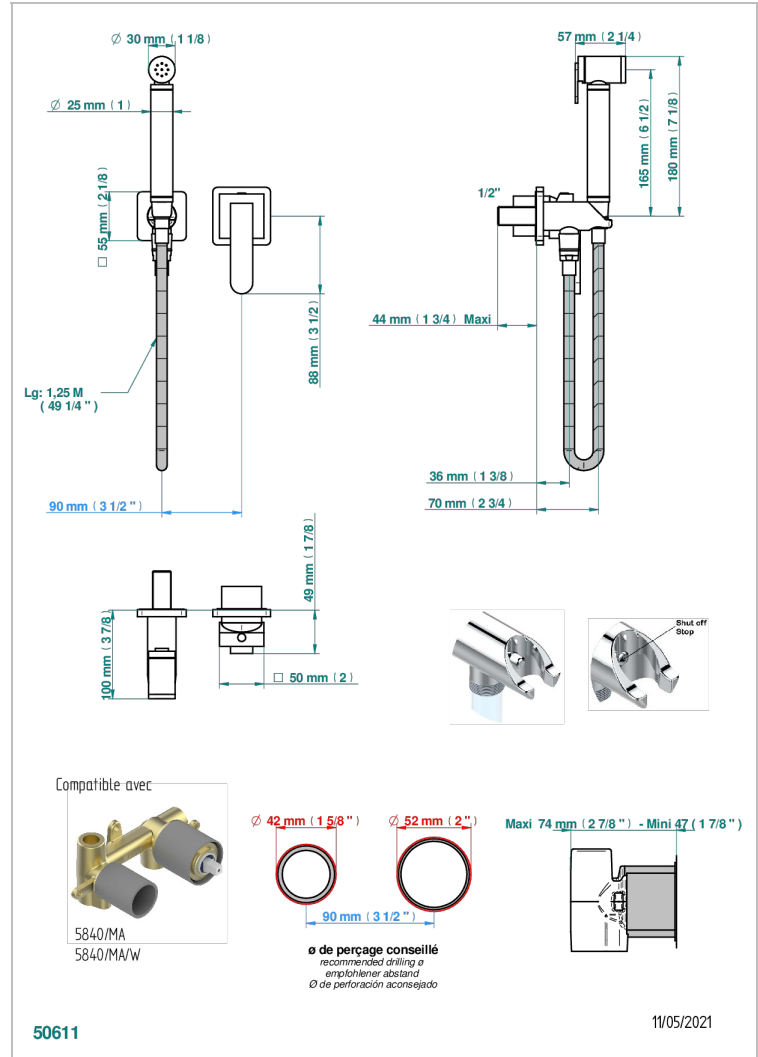

# PROFIL METAL WITH LEVER

A6B-5840/MBG

THG  
PARIS

Trim only for WC douche including: trigger spray, wall mounted single lever mixer, reinforced hose (1.25m), wall outlet with integrated elbow with safety stopper

## CHARACTERISTIC

- ACS : 19ACCLY412

## RELATED SKU'S

- Ref. G00-5840/MA Rough parts for concealed wall-mounted mixer with 1/2" outlet