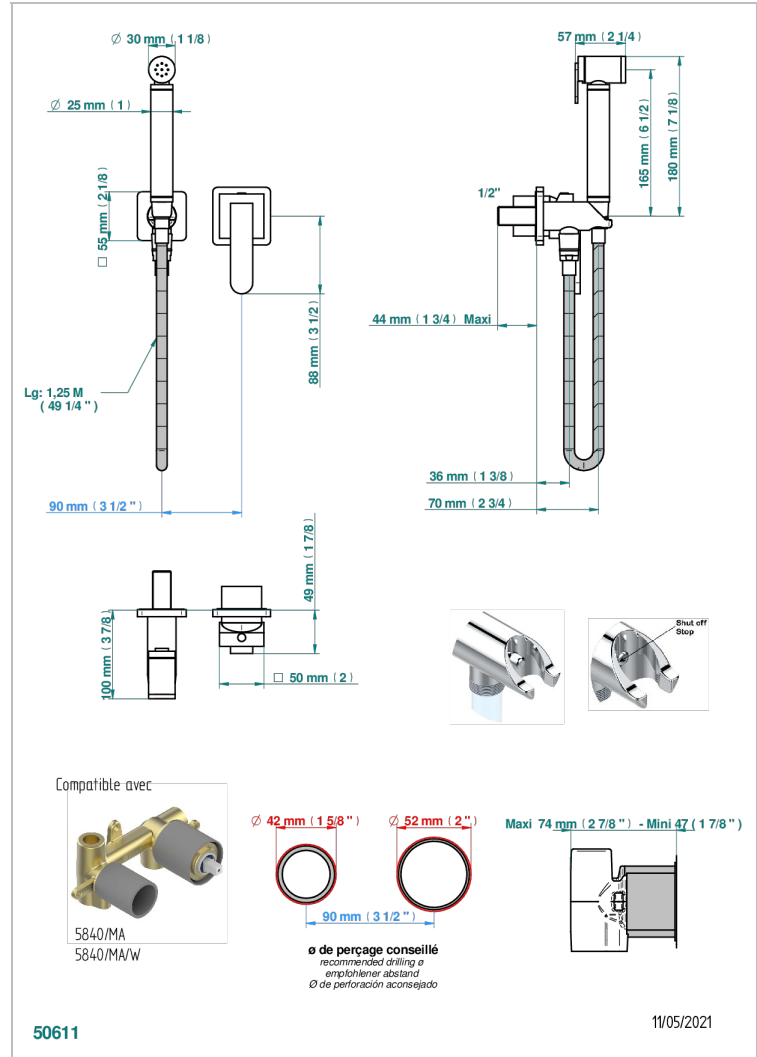

PROFIL METAL

A6A-5840/MBG

Trim only for WC douche including: trigger spray, wall mounted single lever mixer, reinforced hose (49 1/4"), wall outlet with integrated elbow with safety stopper

CHARACTERISTIC

- ACS : 19ACCLY412

STANDARDS

RELATED SKU'S

- Ref. G00-5840/MAUS Rough parts for concealed wall-mounted mixer with 1/2" outlet

AVAILABLE FINITIONS

Black ceram - D30
Blush PVD - H62
Brass color PVD - H49
Brown bronze color PVD - F33
Chrome polished - A02
Chrome polished / gold polished - G02