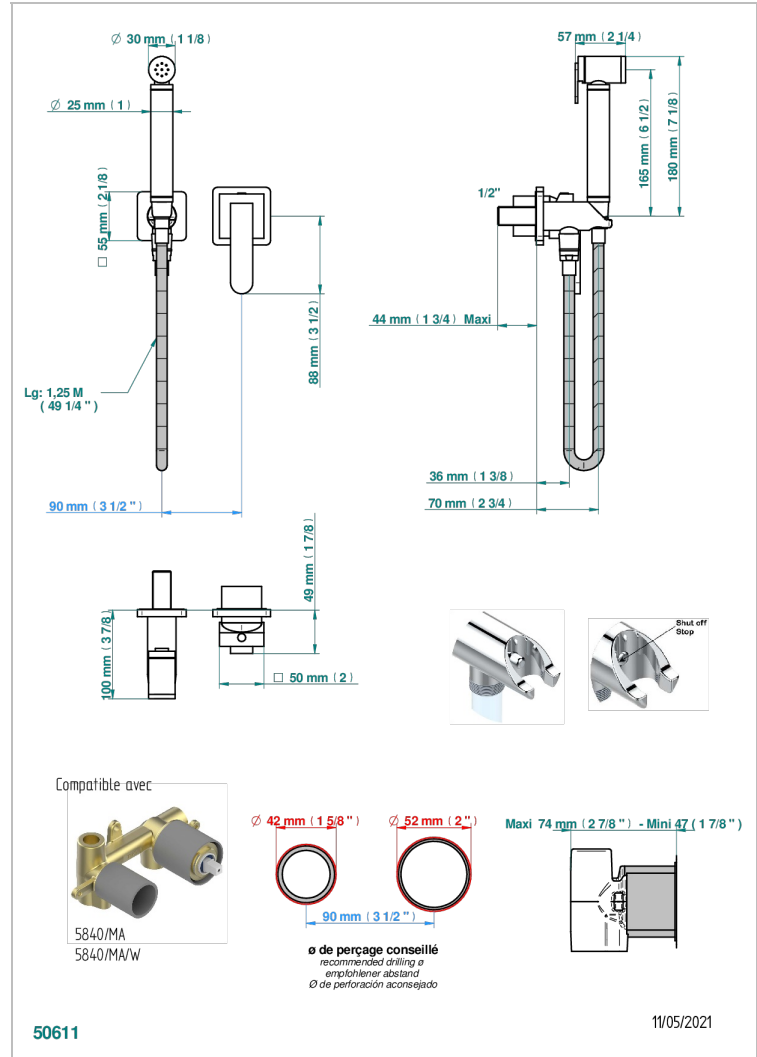

# PROFIL METAL

A6A-5840/MBG

THG  
PARIS

Trim only for WC douche including: trigger spray, wall mounted single lever mixer, reinforced hose (1.25m), wall outlet with integrated elbow with safety stopper

## CHARACTERISTIC

- ACS : 19ACCLY412

## TECHNICAL SPECS

- Recommandé : 3 bars (max. 5 bars) - Advised : 43,5 psi (max. 72 psi)
- 9,5 l/min à 3 bars (2.5 gpm at 43.5 psi)

## RELATED SKU'S

- Ref. G00-5840/MA Rough parts for concealed wall-mounted mixer with 1/2" outlet