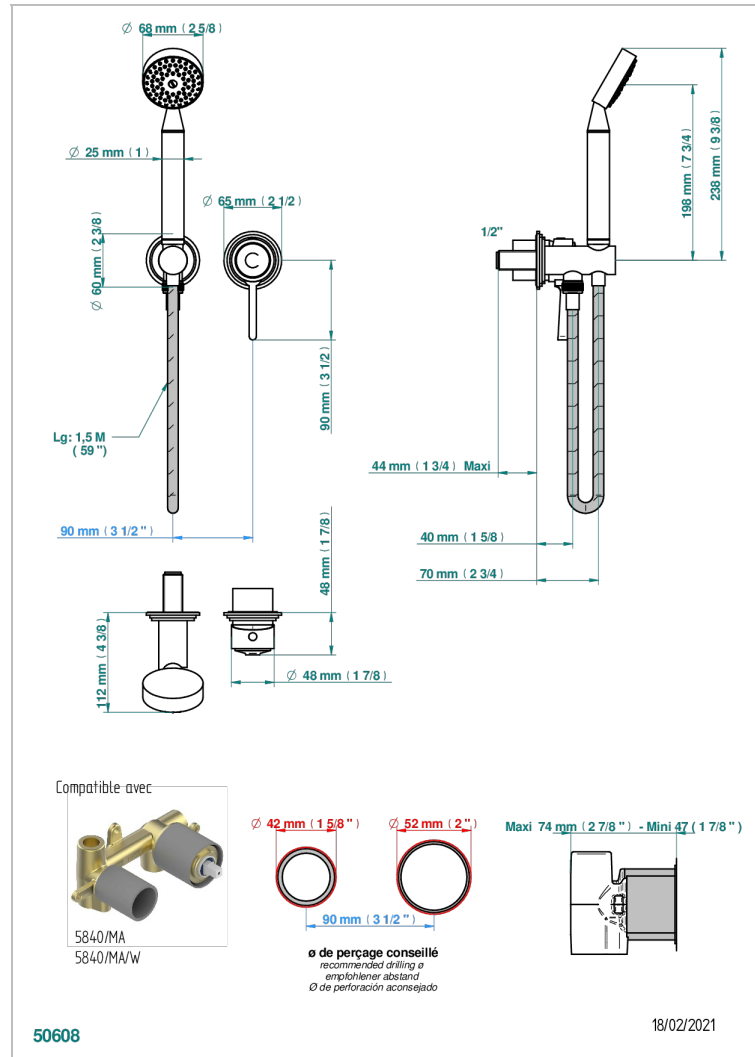

# FAUBOURG METAL WITH LEVER

G2U-6561B

Trim only for wall mixer with complete handshower on hook

## CHARACTERISTIC

- Faubourg Metal with lever
- Trim only for wall mixer with complete handshower on hook

## TECHNICAL SPECS

- Recommandé : 3 bars (max. 5 bars) - Advised : 43,5 psi (max. 72 psi)
- 9,5 l/min à 3 bars (2.5 gpm at 43.5 psi)

## RELATED SKU'S

- Ref. G00-5840/MA Rough parts for concealed wall-mounted mixer with 1/2" outlet