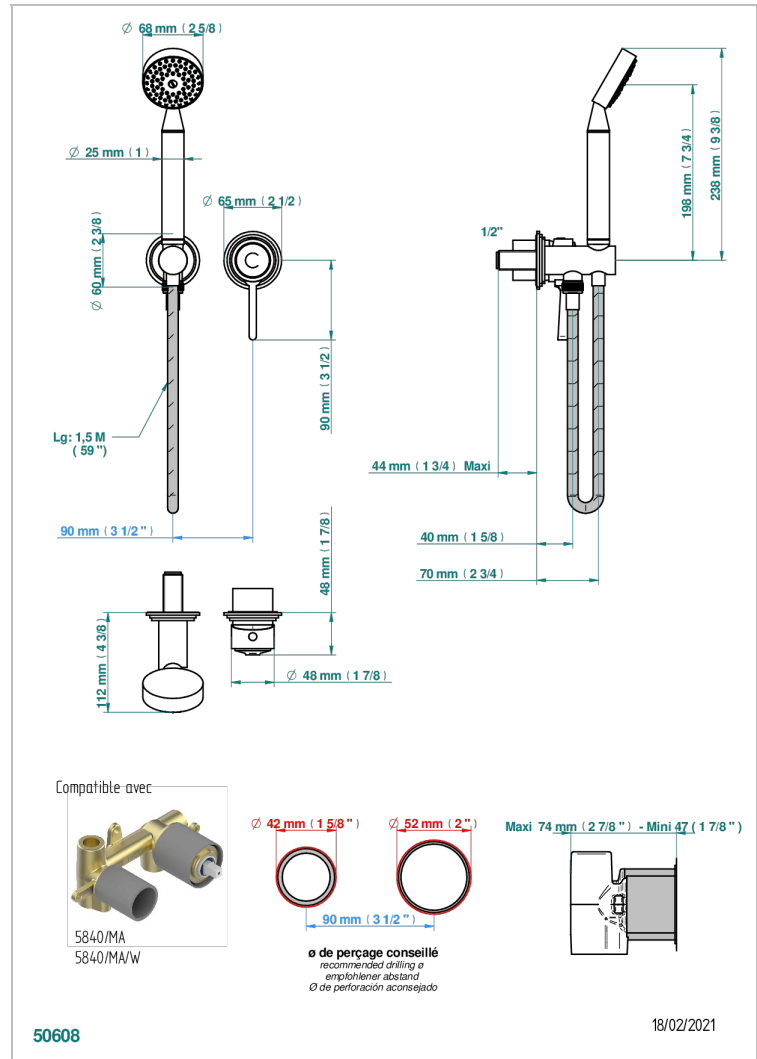

# FAUBOURG METAL

G2T-6561B

Trim only for wall mixer with complete handshower on hook

THG<sup>®</sup>  
PARIS

## CHARACTERISTIC

- Faubourg Metal
- Trim only for wall mixer with complete handshower on hook

## TECHNICAL SPECS

- Recommandé : 3 bars (max. 5 bars) - Advised : 43,5 psi (max. 72 psi)
- 9,5 l/min à 3 bars (2.5 gpm at 43.5 psi)

## RELATED SKU'S

- Ref. G00-5840/MA Rough parts for concealed wall-mounted mixer with 1/2" outlet