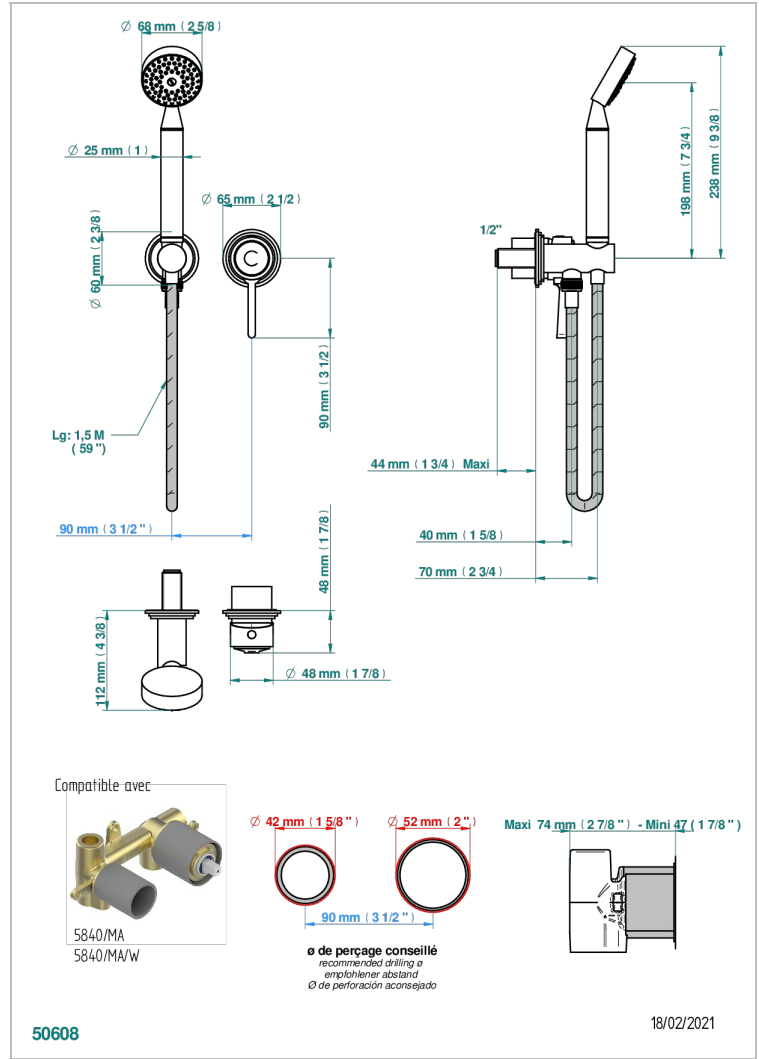

# LE 9 NERO MARQUINA

G2I-6561B

Trim only for wall mixer with complete handshower on hook

## CHARACTERISTIC

- Le 9 Nero Marquina
- Trim only for wall mixer with complete handshower on hook

## TECHNICAL SPECS

- Recommandé : 3 bars (max. 5 bars) - Advised : 43,5 psi (max. 72 psi)
- 9,5 l/min à 3 bars (2.5 gpm at 43.5 psi)

## RELATED SKU'S

- Ref. G00-5840/MA Rough parts for concealed wall-mounted mixer with 1/2" outlet