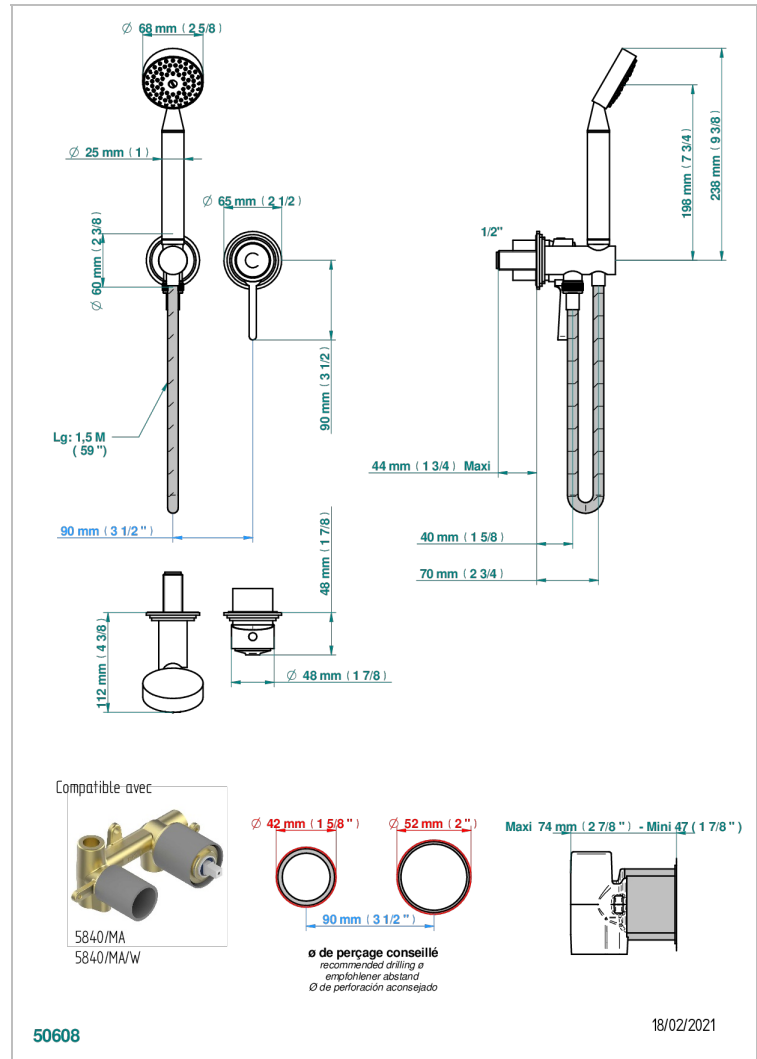

LE 9 HOWLITE

G2H-6561B

Trim only for wall mixer with complete handshower on hook

CHARACTERISTIC

- Le 9 Howlite
- Trim only for wall mixer with complete handshower on hook

TECHNICAL SPECS

- Recommandé : 3 bars (max. 5 bars) - Advised : 43,5 psi (max. 72 psi)
- 9,5 l/min à 3 bars (2.5 gpm at 43.5 psi)

RELATED SKU'S

- Ref. G00-5840/MA Rough parts for concealed wall-mounted mixer with 1/2" outlet

AVAILABLE FINITIONS

Antique nickel - H28
Black ceram - D30
Blush PVD - H62
Brass color PVD - H49
Brown bronze color PVD - F33
Gold color PVD - H52