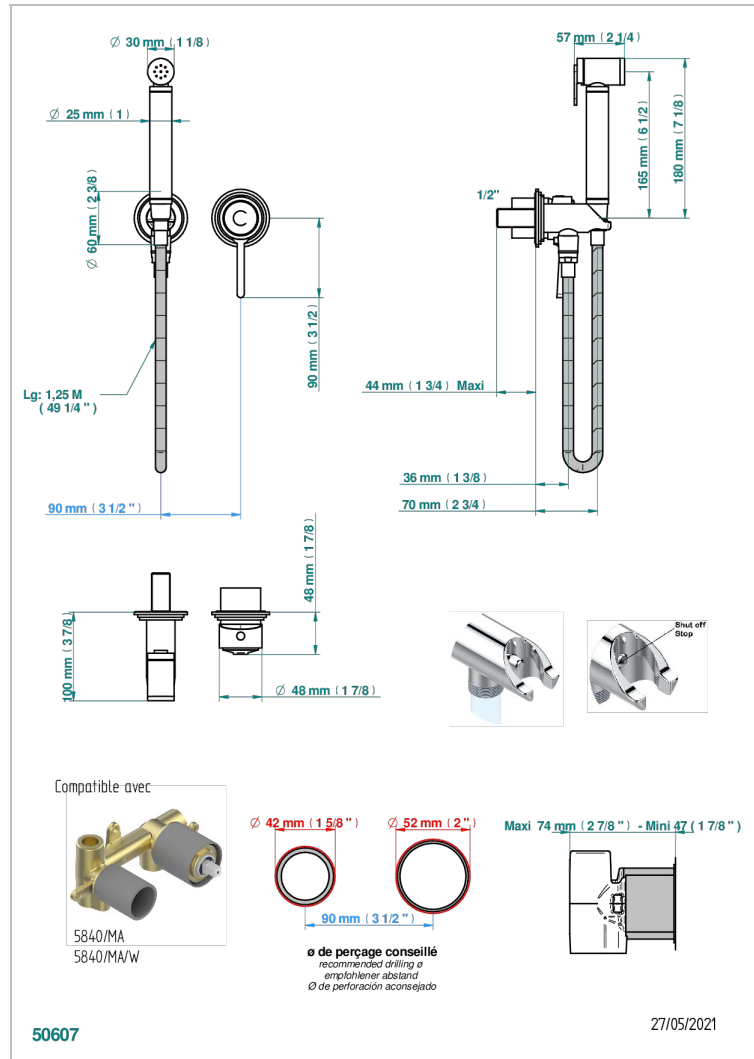

FAUBOURG METAL WITH LEVER HANDLES

G2U-5840/MBG

Trim only for WC douche including: trigger spray, wall mounted single lever mixer, reinforced hose (49 1/4"), wall outlet with integrated elbow with safety stopper

CHARACTERISTIC

- ACS : 19ACCLY412

STANDARDS

TECHNICAL SPECS

- Recommandé : 3 bars (max. 5 bars) - Advised : 43,5 psi (max. 72 psi)
- 9,5 l/min à 3 bars (2.5 gpm at 43.5 psi)

RELATED SKU'S

- Ref. G00-5840/MAUS Rough parts for concealed wall-mounted mixer with 1/2" outlet