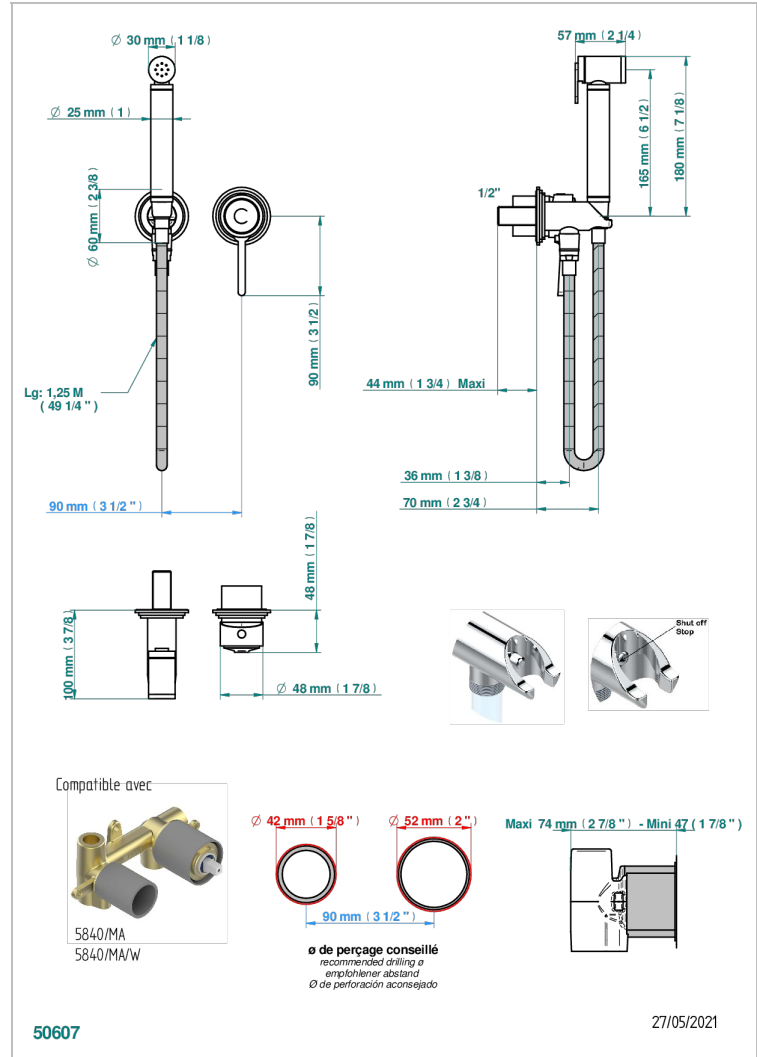

LE 9 NERO MARQUINA

G2I-5840/MBG

THG[®]
PARIS

Trim only for WC douche including: trigger spray, wall mounted single lever mixer, reinforced hose (49 1/4"), wall outlet with integrated elbow with safety stopper

CHARACTERISTIC

- ACS : 19ACCLY412

TECHNICAL SPECS

- Recommandé : 3 bars (max. 5 bars) - Advised : 43,5 psi (max. 72 psi)
- 9,5 l/min à 3 bars (2.5 gpm at 43.5 psi)

STANDARDS

RELATED SKU'S

- Ref. G00-5840/MAUS Rough parts for concealed wall-mounted mixer with 1/2" outlet