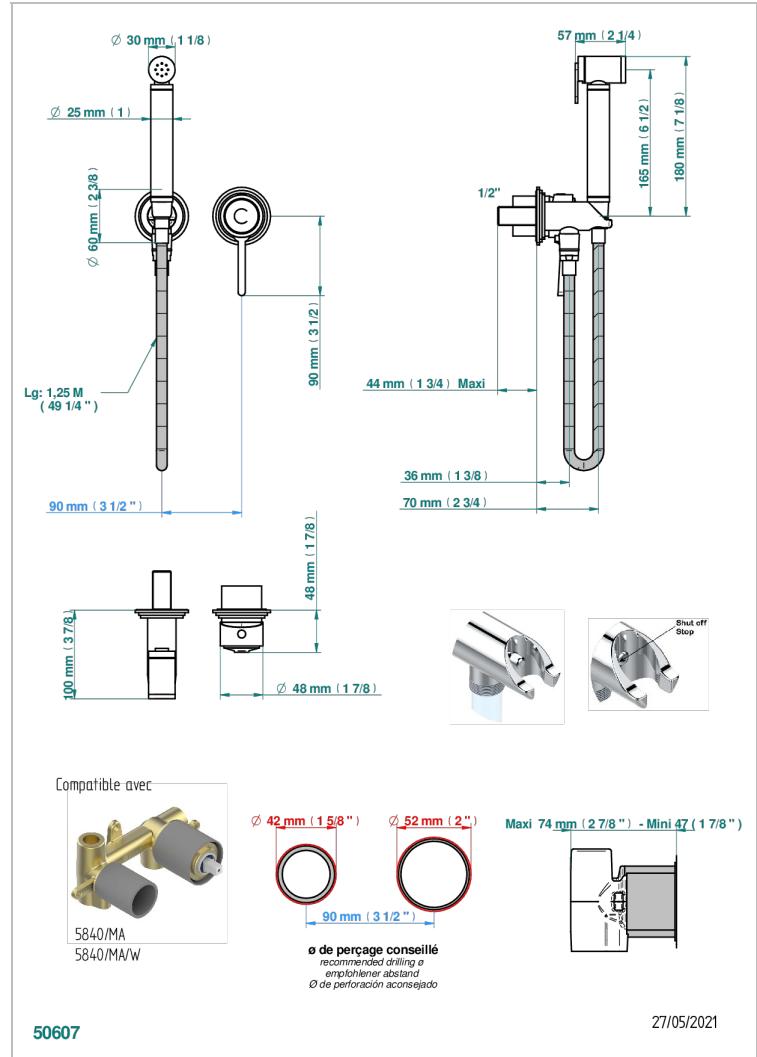

# LE 9 HOWLITE

G2H-5840/MBG

THG  
PARIS

Trim only for WC douche including: trigger spray, wall mounted single lever mixer, reinforced hose (49 1/4"), wall outlet with integrated elbow with safety stopper

## CHARACTERISTIC

- ACS : 19ACCLY412

## TECHNICAL SPECS

- Recommandé : 3 bars (max. 5 bars) - Advised : 43,5 psi (max. 72 psi)
- 9,5 l/min à 3 bars (2.5 gpm at 43.5 psi)

## RELATED SKU'S

- Ref. G00-5840/MAUS Rough parts for concealed wall-mounted mixer with 1/2" outlet