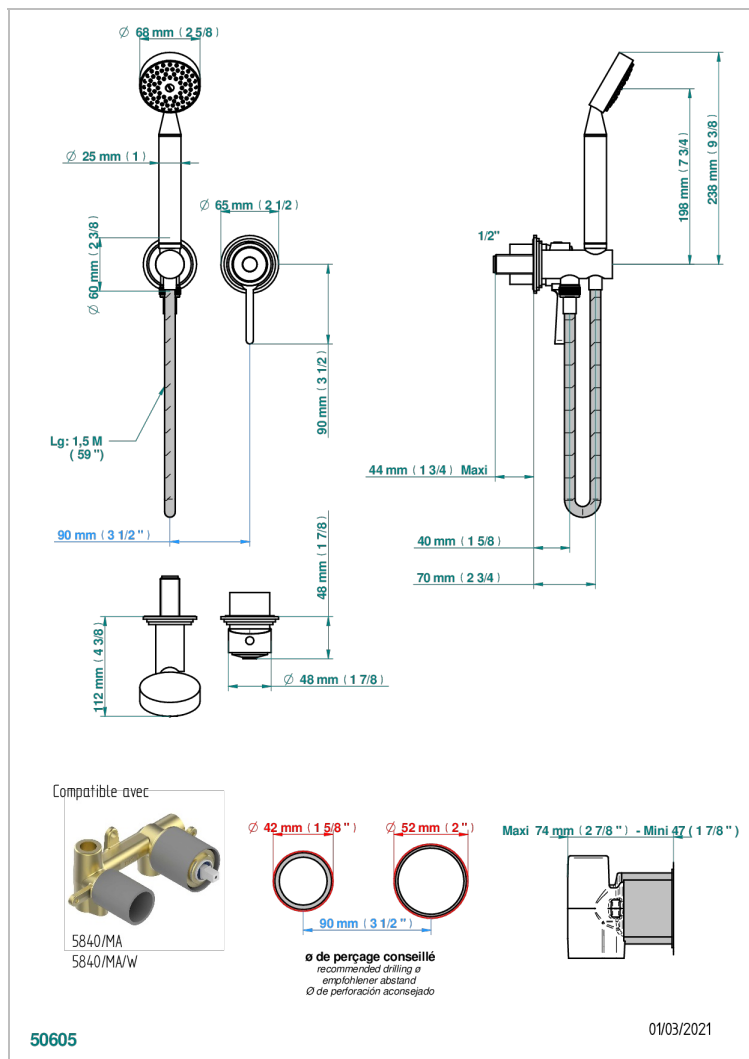

# FAUBOURG BLACK PORCELAIN WITH LEVER

G2M-6561B

Trim only for wall mixer with complete handshower on hook

## CHARACTERISTIC

- Faubourg Black Porcelain with lever
- Trim only for wall mixer with complete handshower on hook

## TECHNICAL SPECS

- Recommandé : 3 bars (max. 5 bars) - Advised : 43,5 psi (max. 72 psi)
- 9,5 l/min à 3 bars (2.5 gpm at 43.5 psi)

## RELATED SKU'S

- Ref. G00-5840/MA Rough parts for concealed wall-mounted mixer with 1/2" outlet