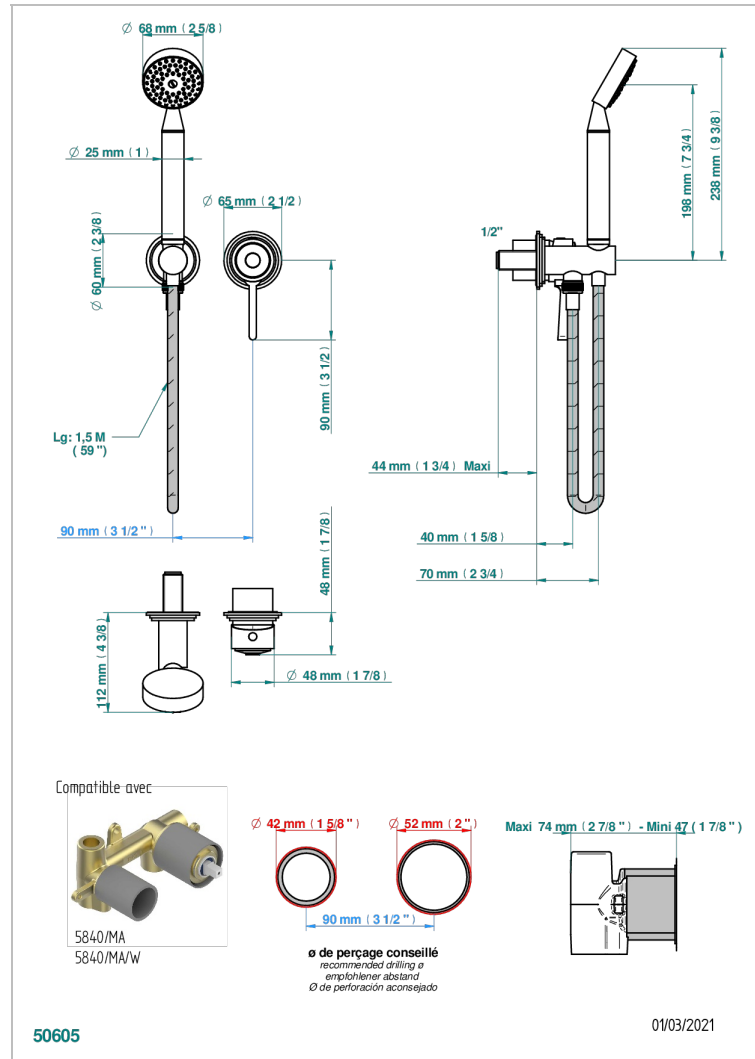

FAUBOURG BLACK PORCELAIN

G2L-6561B

Trim only for wall mixer with complete handshower on hook

THG[®]
PARIS

CHARACTERISTIC

- Faubourg Black Porcelain
- Trim only for wall mixer with complete handshower on hook

TECHNICAL SPECS

- Recommandé : 3 bars (max. 5 bars) - Advised : 43,5 psi (max. 72 psi)
- 9,5 l/min à 3 bars (2.5 gpm at 43.5 psi)

RELATED SKU'S

- Ref. G00-5840/MA Rough parts for concealed wall-mounted mixer with 1/2" outlet