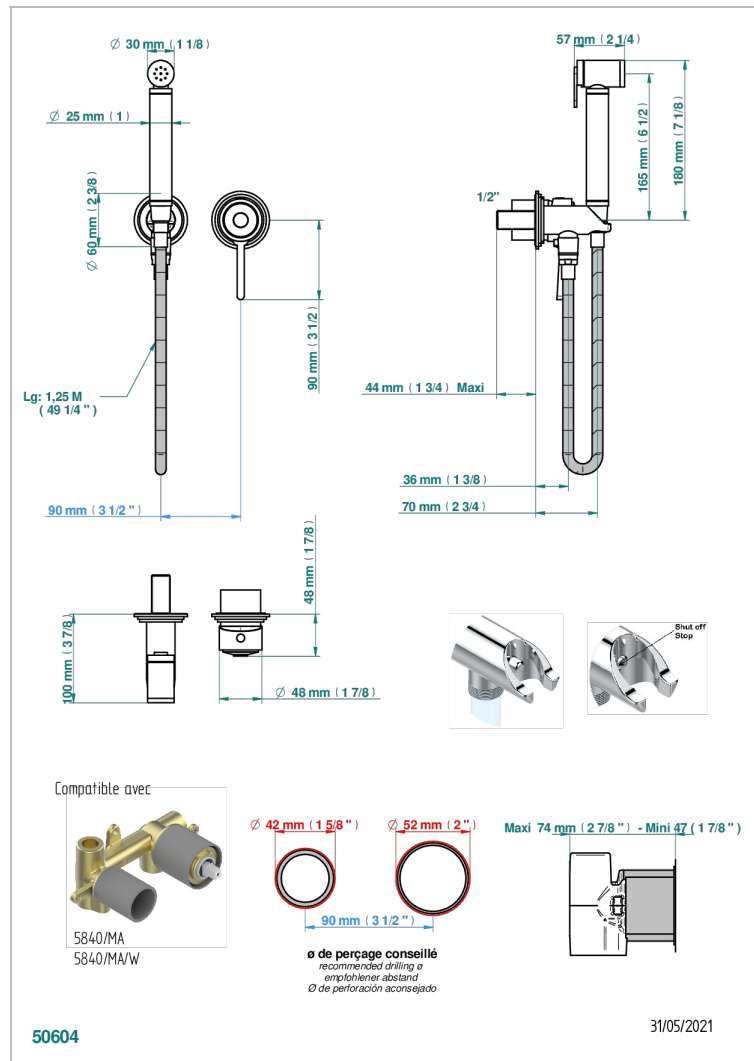

# FAUBOURG BLACK PORCELAIN WITH LEVER HANDLES

G2M-5840/MBG

Trim only for WC douche including: trigger spray, wall mounted single lever mixer, reinforced hose (49 1/4"), wall outlet with integrated elbow with safety stopper

## CHARACTERISTIC

- ACS : 19ACCLY412

## TECHNICAL SPECS

- Recommandé : 3 bars (max. 5 bars) - Advised : 43,5 psi (max. 72 psi)
- 9,5 l/min à 3 bars (2.5 gpm at 43.5 psi)

## RELATED SKU'S

- Ref. G00-5840/MAUS Rough parts for concealed wall-mounted mixer with 1/2" outlet