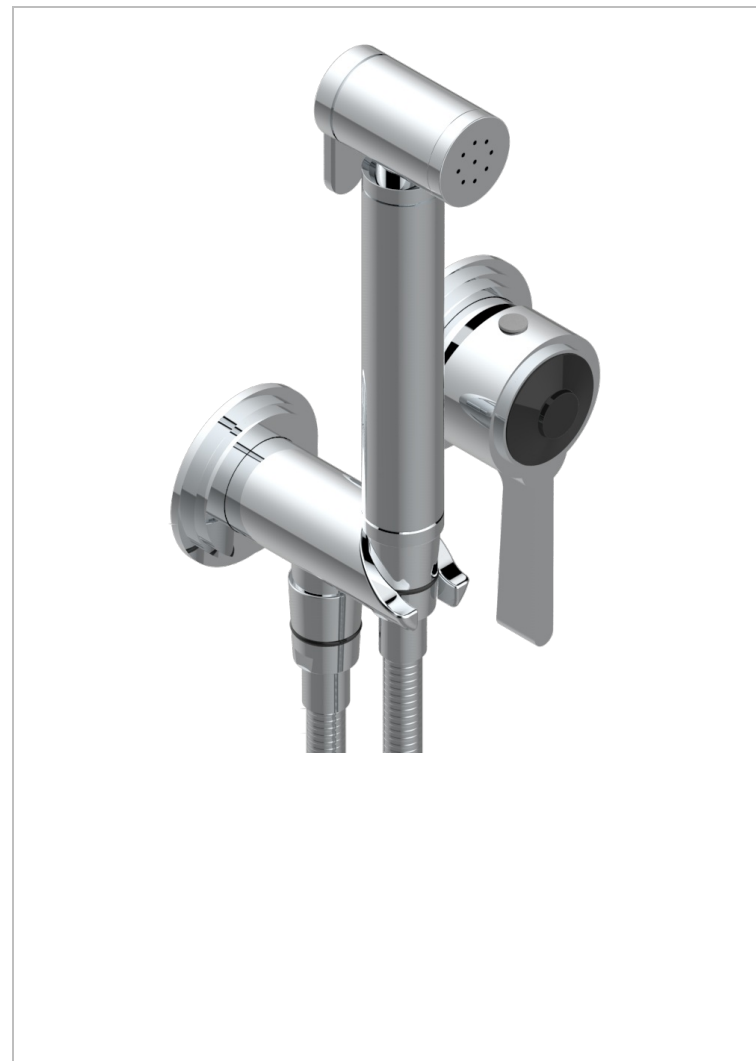

# FAUBOURG BLACK PORCELAIN WITH LEVER HANDLES

G2M-5840/MBG

Trim only for WC douche including: trigger spray, wall mounted single lever mixer, reinforced hose (49 1/4"), wall outlet with integrated elbow with safety stopper

## CHARACTERISTIC

- ACS : 19ACCLY412

## RELATED SKU'S

- Ref. G00-5840/MAUS Rough parts for concealed wall-mounted mixer with 1/2" outlet