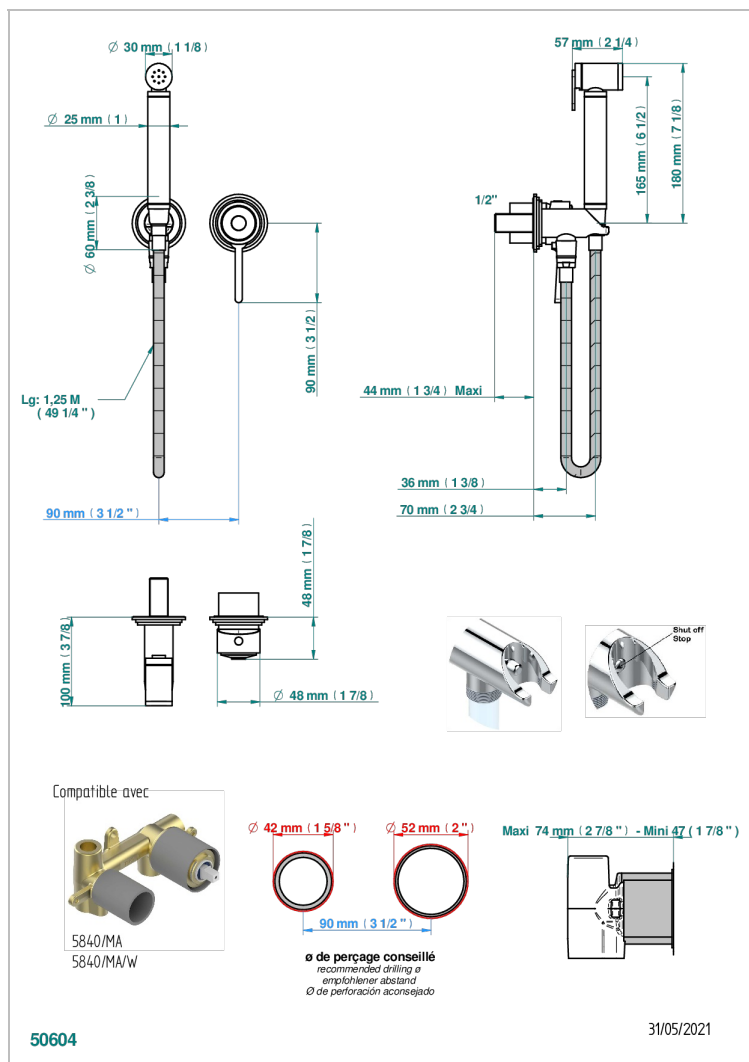

FAUBOURG BLACK PORCELAIN WITH LEVER

G2M-5840/MBG

Trim only for WC douche including: trigger spray, wall mounted single lever mixer, reinforced hose (1.25m), wall outlet with integrated elbow with safety stopper

CHARACTERISTIC

- ACS : 19ACCLY412

STANDARDS

TECHNICAL SPECS

- Recommandé : 3 bars (max. 5 bars) - Advised : 43,5 psi (max. 72 psi)
- 9,5 l/min à 3 bars (2.5 gpm at 43.5 psi)

RELATED SKU'S

- Ref. G00-5840/MA Rough parts for concealed wall-mounted mixer with 1/2" outlet