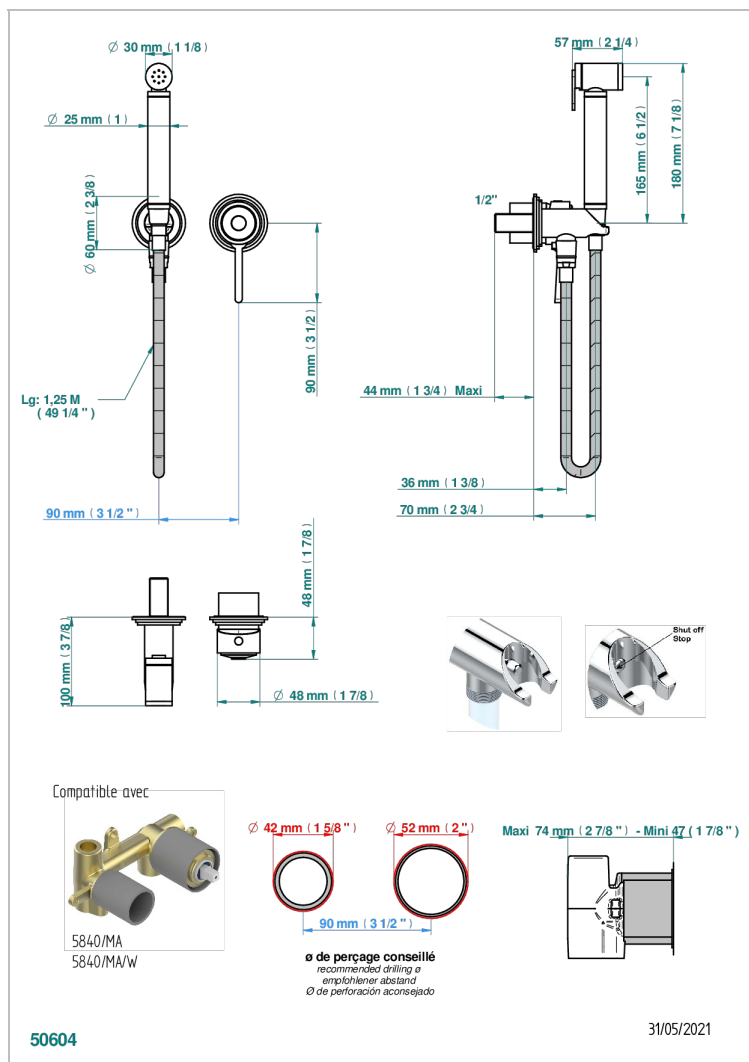

# FAUBOURG, PORZELLAN SCHWARZ

G2L-5840/MBG

Trim only for WC douche including: trigger spray, wall mounted single lever mixer, reinforced hose (1.25m), wall outlet with integrated elbow with safety stopper

## ÄHNLICHE PRODUKTE

- Ref. G00-5840/MA Up-teil für up-mischer, 1/2"