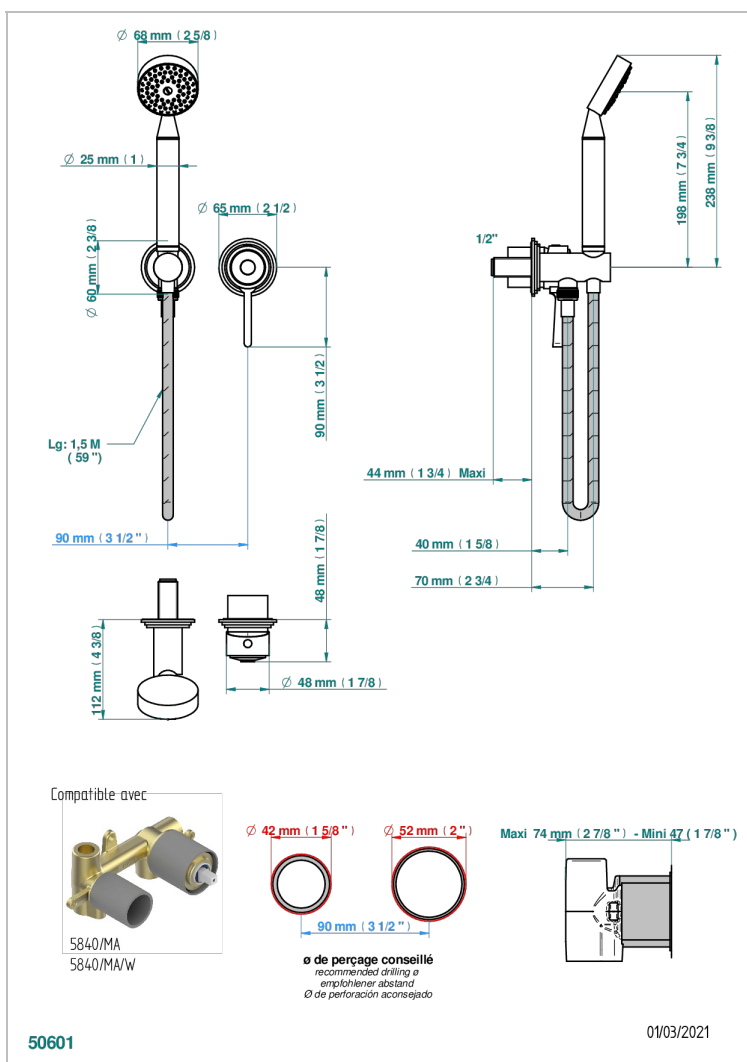

# FRIVOLE WITH LEVER

G2S-6561B

THG<sup>®</sup>  
PARIS

Trim only for wall mixer with complete handshower on hook

## CHARACTERISTIC

- Frivole with lever
- Trim only for wall mixer with complete handshower on hook

## TECHNICAL SPECS

- Recommandé : 3 bars (max. 5 bars) - Advised : 43,5 psi (max. 72 psi)
- 9,5 l/min à 3 bars (2.5 gpm at 43.5 psi)

## RELATED SKU'S

- Ref. G00-5840/MA Rough parts for concealed wall-mounted mixer with 1/2" outlet