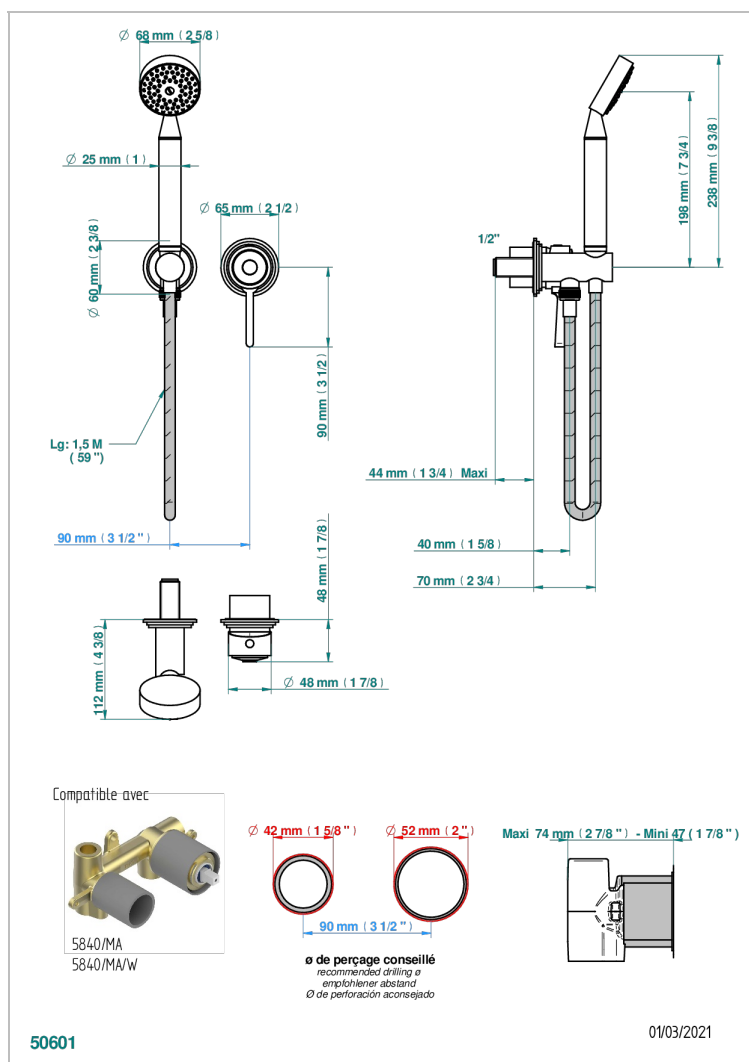

# FRIVOLE WITH LEVER

G2S-6561B

THG<sup>®</sup>  
PARIS

Trim only for wall mixer with complete handshower on hook

## CHARACTERISTIC

- Frivole with lever
- Trim only for wall mixer with complete handshower on hook

## TECHNICAL SPECS

- Recommandé : 3 bars (max. 5 bars) - Advised : 43,5 psi (max. 72 psi)
- 9,5 l/min à 3 bars (2.5 gpm at 43.5 psi)

## RELATED SKU'S

- Ref. G00-5840/MA Rough parts for concealed wall-mounted mixer with 1/2" outlet