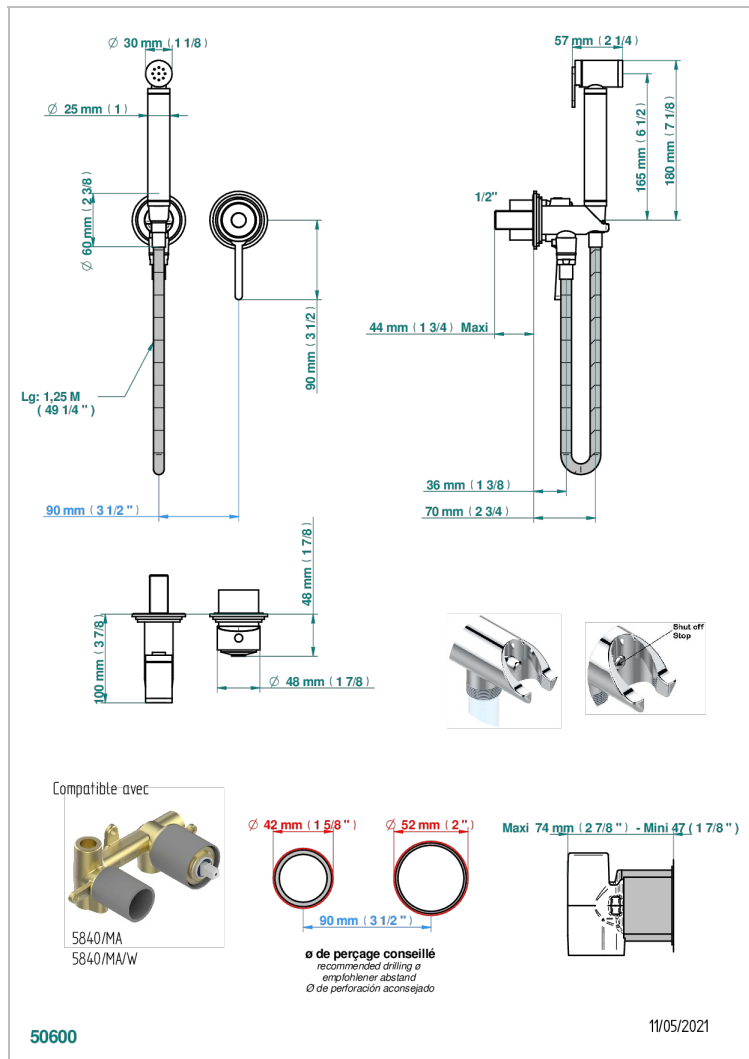

FRIVOLE WITH LEVER HANDLES

G2S-5840/MBG

Trim only for WC douche including: trigger spray, wall mounted single lever mixer, reinforced hose (49 1/4"), wall outlet with integrated elbow with safety stopper

CHARACTERISTIC

- ACS : 19ACCLY412

STANDARDS

RELATED SKU'S

- Ref. G00-5840/MAUS Rough parts for concealed wall-mounted mixer with 1/2" outlet

AVAILABLE FINITIONS

Black ceram - D30
Blush PVD - H62
Brass color PVD - H49
Brown bronze color PVD - F33
Chrome polished - A02
Chrome polished / gold polished - G02

Matt nickel color PVD - H56
Nickel antique / Sovereign - H28
Nickel color PVD - H55
Nickel polished - B01
Soft gold - F30
Soft matt gold - F31

Umber PVD - H66