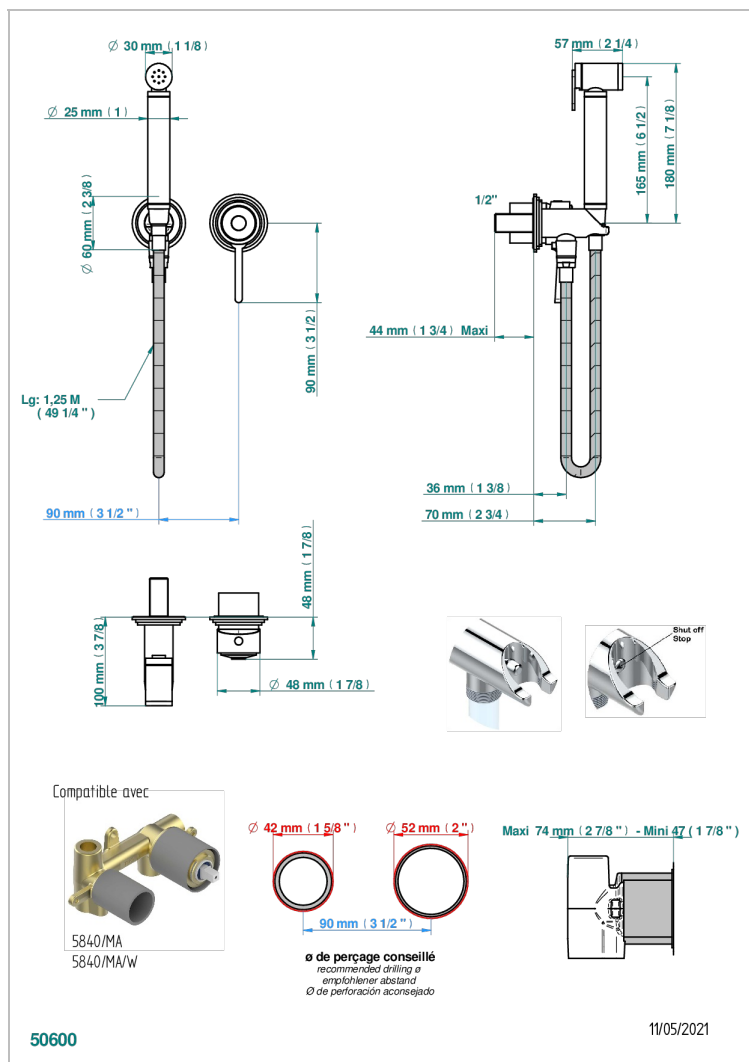

# FRIVOLE WITH LEVER

G2S-5840/MBG

THG  
PARIS

Trim only for WC douche including: trigger spray, wall mounted single lever mixer, reinforced hose (1.25m), wall outlet with integrated elbow with safety stopper

## CHARACTERISTIC

- ACS : 19ACCLY412

## RELATED SKU'S

- Ref. G00-5840/MA Rough parts for concealed wall-mounted mixer with 1/2" outlet