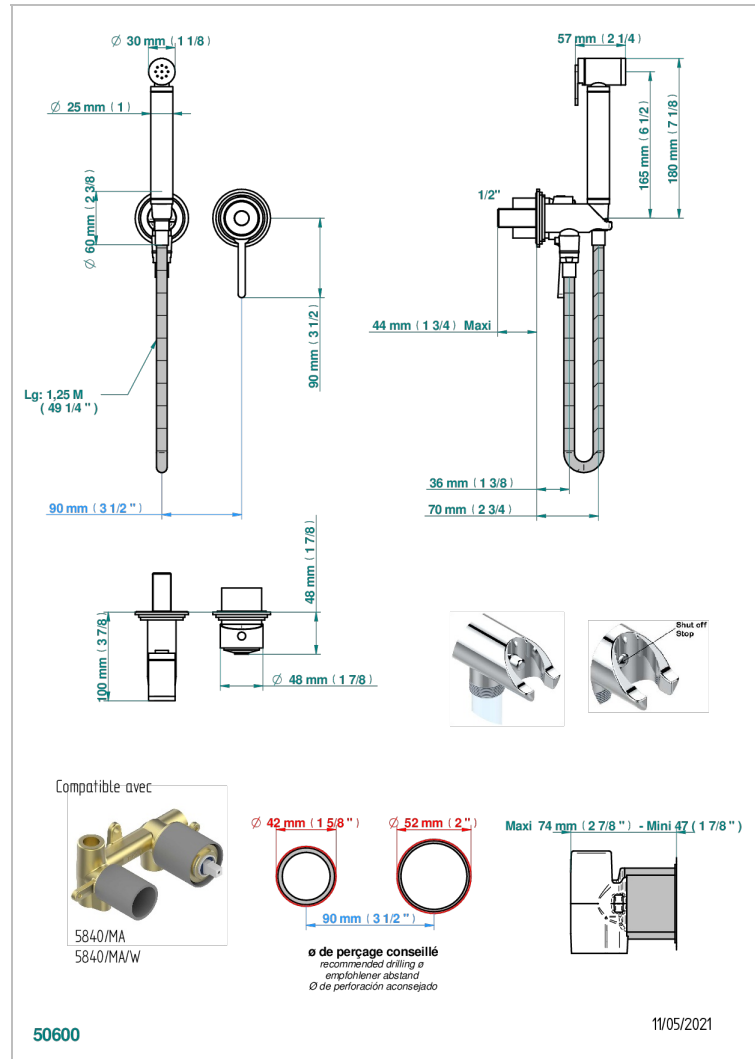

Trim only for WC douche including: trigger spray, wall mounted single lever mixer, reinforced hose (1.25m), wall outlet with integrated elbow with safety stopper

EIGENSCHAFTEN

- ACS : 19ACCLY412

ZERTIFIZIERUNGEN

ÄHNLICHE PRODUKTE

- Ref. G00-5840/MA Up-teil für up-mischer, 1/2"

VERFÜGBARE OBERFLÄCHEN

Altnickel - H28	Gold - F01	Pvd bronze braun - F33	Pvd messing - H49	Silbernickel - B01
Blassgold - F30	Gold matt - F07	Pvd bronze braun matt - F34	Pvd messing matt - H50	
Blassgold matt unlackiert - F31	Mattschwarz keramik - D30	Pvd gold - H52	Pvd nickel - H55	
Chrom - A02	Nickel matt - C01	Pvd gold matt - H53	Pvd nickel matt - H56	
Chrom / gold - G02	Pvd blush - H62	Pvd graphite - H64	Pvd umber - H66	
Chrom matt - C02	Pvd blush matt - H60	Pvd graphite matt - H65	Pvd umber matt - H67	