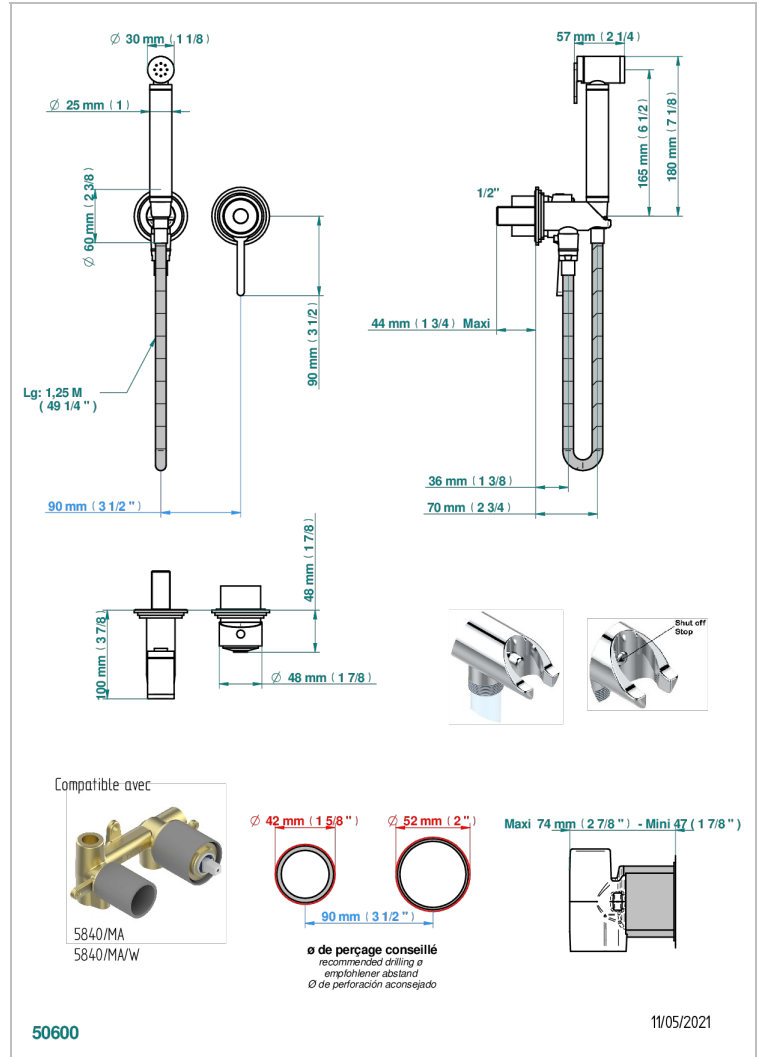

Trim only for WC douche including: trigger spray, wall mounted single lever mixer, reinforced hose (49 1/4"), wall outlet with integrated elbow with safety stopper

CHARACTERISTIC

- ACS : 19ACCLY412

STANDARDS

RELATED SKU'S

- Ref. G00-5840/MAUS Rough parts for concealed wall-mounted mixer with 1/2" outlet

AVAILABLE FINITIONS

Black ceram - D30
Blush PVD - H62
Brass color PVD - H49
Brown bronze color PVD - F33
Chrome polished - A02
Chrome polished / gold polished - G02

Matt nickel color PVD - H56
Nickel antique / Sovereign - H28
Nickel color PVD - H55
Nickel polished - B01
Soft gold - F30
Soft matt gold - F31

Umber PVD - H66

TECHNICAL SPECS

- Recommandé : 3 bars (max. 5 bars) - Advised : 43,5 psi (max. 72 psi)
- 9,5 l/min à 3 bars (2.5 gpm at 43.5 psi)