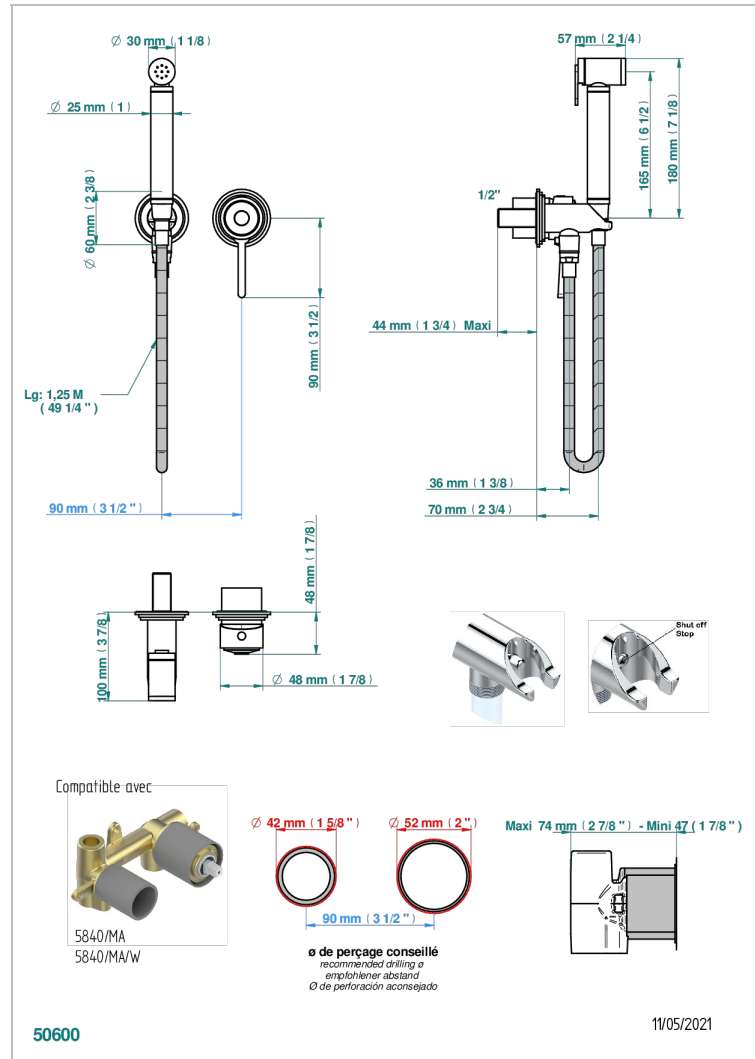

Trim only for WC douche including: trigger spray, wall mounted single lever mixer, reinforced hose (1.25m), wall outlet with integrated elbow with safety stopper

CHARACTERISTIC

- ACS : 19ACCLY412

STANDARDS

RELATED SKU'S

- Ref. G00-5840/MA Rough parts for concealed wall-mounted mixer with 1/2" outlet

AVAILABLE FINITIONS

Antique nickel - H28
 Black ceram - D30
 Blush PVD - H62
 Brass color PVD - H49
 Brown bronze color PVD - F33
 Gold color PVD - H52

TECHNICAL SPECS

- Recommandé : 3 bars (max. 5 bars) - Advised : 43,5 psi (max. 72 psi)
- 9,5 l/min à 3 bars (2.5 gpm at 43.5 psi)