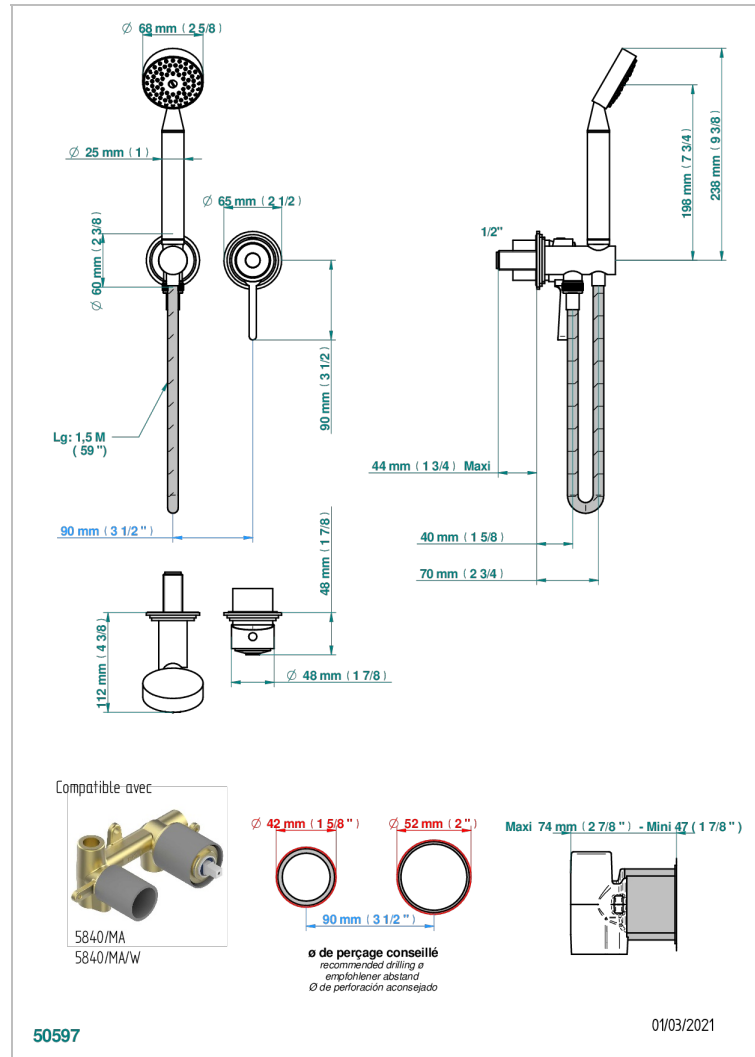

FROUFROU WITH LEVER

G2P-6561B

Trim only for wall mixer with complete handshower on hook

CHARACTERISTIC

- Froufrou with lever
- Trim only for wall mixer with complete handshower on hook

TECHNICAL SPECS

- Recommandé : 3 bars (max. 5 bars) - Advised : 43,5 psi (max. 72 psi)
- 9,5 l/min à 3 bars (2.5 gpm at 43.5 psi)

RELATED SKU'S

- Ref. G00-5840/MA Rough parts for concealed wall-mounted mixer with 1/2" outlet

AVAILABLE FINITIONS

Antique nickel - H28
Black ceram - D30
Blush PVD - H62
Brass color PVD - H49
Brown bronze color PVD - F33
Gold color PVD - H52