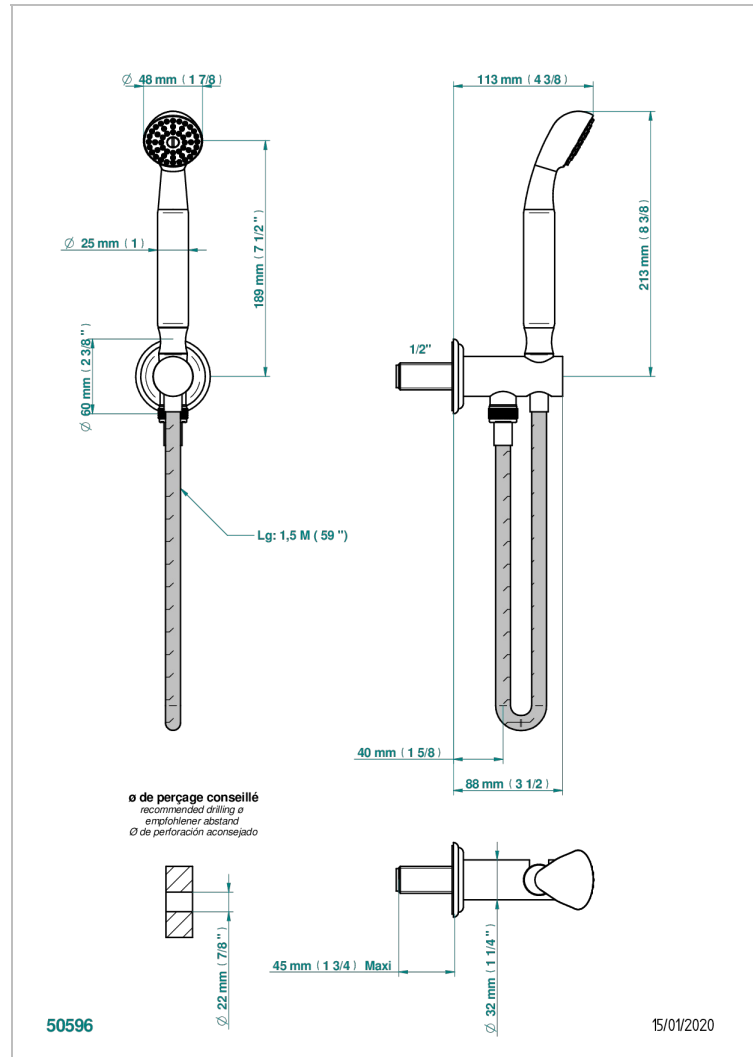

MARQUISE PLATINUM DECOR

A7G-54

Wall mounted stylised handshower, hose and elbow with rest

CHARACTERISTIC

- Marquise platinum decor
- Wall mounted stylised handshower, hose and elbow with rest

TECHNICAL SPECS

- Recommandé : 3 bars (max. 5 bars) - Advised : 43,5 psi (max. 72 psi)
- 9,5 l/min à 3 bars (2.5 gpm at 43.5 psi)

AVAILABLE FINITIONS

Antique nickel - H28
Black ceram - D30
Blush PVD - H62
Brass color PVD - H49
Brown bronze color PVD - F33
Gold color PVD - H52

Nickel color PVD - H55
Polished chrome (color finish) - A02
Polished chrome / Polished gold (color finish) - G02
Polished gold (color finish) - F01
Polished nickel - B01
Soft gold - F30

Soft matt gold - F31
Umber PVD - H66
Varnished matt antique red copper (color finish) - H07