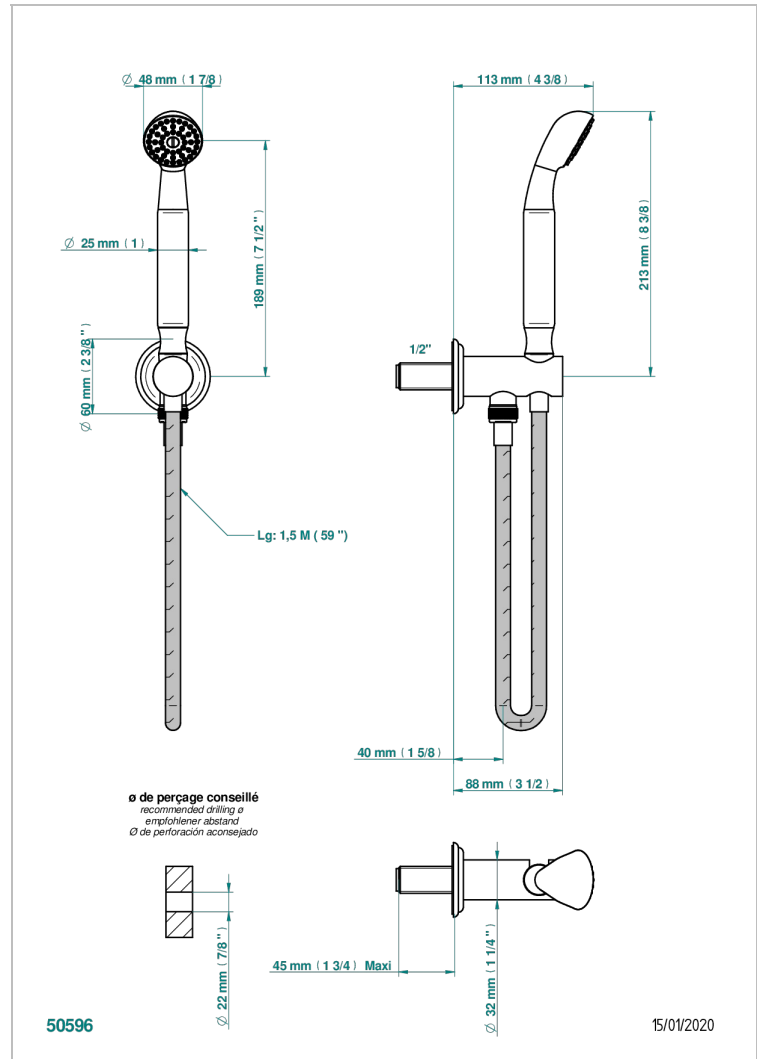

# MARQUISE GOLD DECOR

A7F-54

Wall mounted stylised handshower, hose and elbow with rest

THG<sup>®</sup>  
PARIS

## CHARACTERISTIC

- Marquise Gold decor
- Wall mounted stylised handshower, hose and elbow with rest

## AVAILABLE FINITIONS

Antique nickel - H28  
Black ceram - D30  
Blush PVD - H62  
Brass color PVD - H49  
Brown bronze color PVD - F33  
Gold color PVD - H52

Graphite PVD - H64  
Lacquered light bronze - D01  
Matt Umber PVD - H67  
Matt blush PVD - H60  
Matt brass color PVD - H50  
Matt brown bronze color PVD - F34