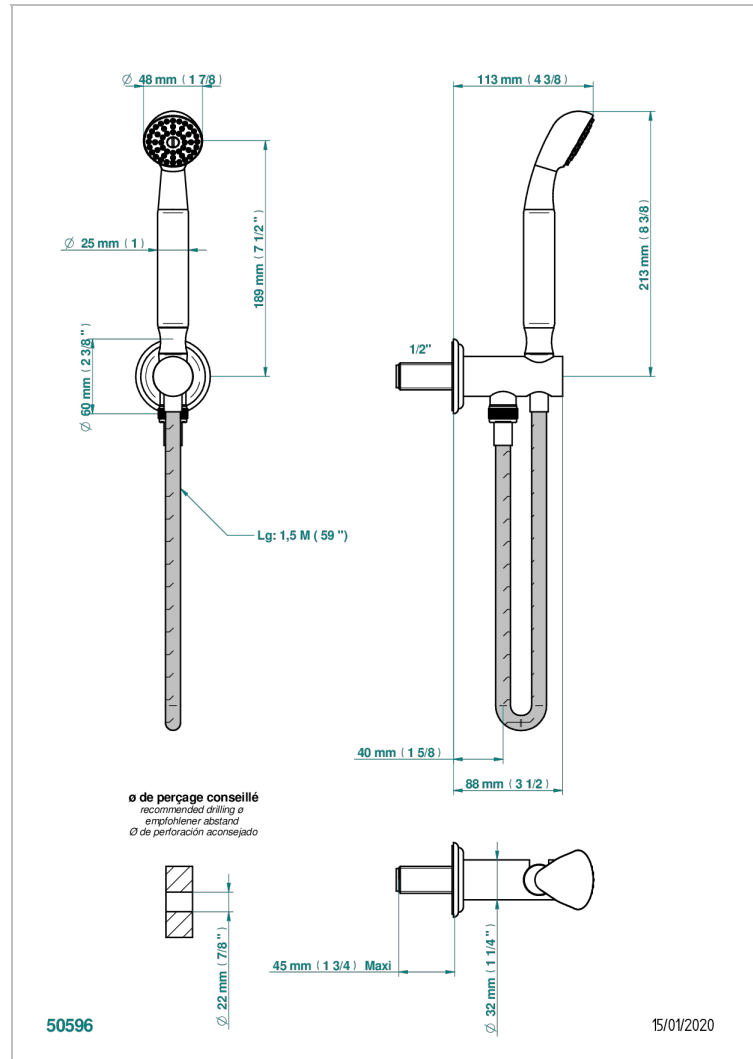

# ITHAQUE GOLD DECOR

A7A-54

Wall mounted stylised handshower, hose and elbow with rest

## CHARACTERISTIC

- Ithaque Gold decor
- Wall mounted stylised handshower, hose and elbow with rest

## TECHNICAL SPECS

- Recommandé : 3 bars (max. 5 bars) - Advised : 43,5 psi (max. 72 psi)
- 9,5 l/min à 3 bars (2.5 gpm at 43.5 psi)

## AVAILABLE FINITIONS

Antique nickel - H28  
Black ceram - D30  
Blush PVD - H62  
Brass color PVD - H49  
Brown bronze color PVD - F33  
Gold color PVD - H52

Graphite PVD - H64  
Lacquered light bronze - D01  
Matt Umber PVD - H67  
Matt blush PVD - H60  
Matt brass color PVD - H50  
Matt brown bronze color PVD - F34