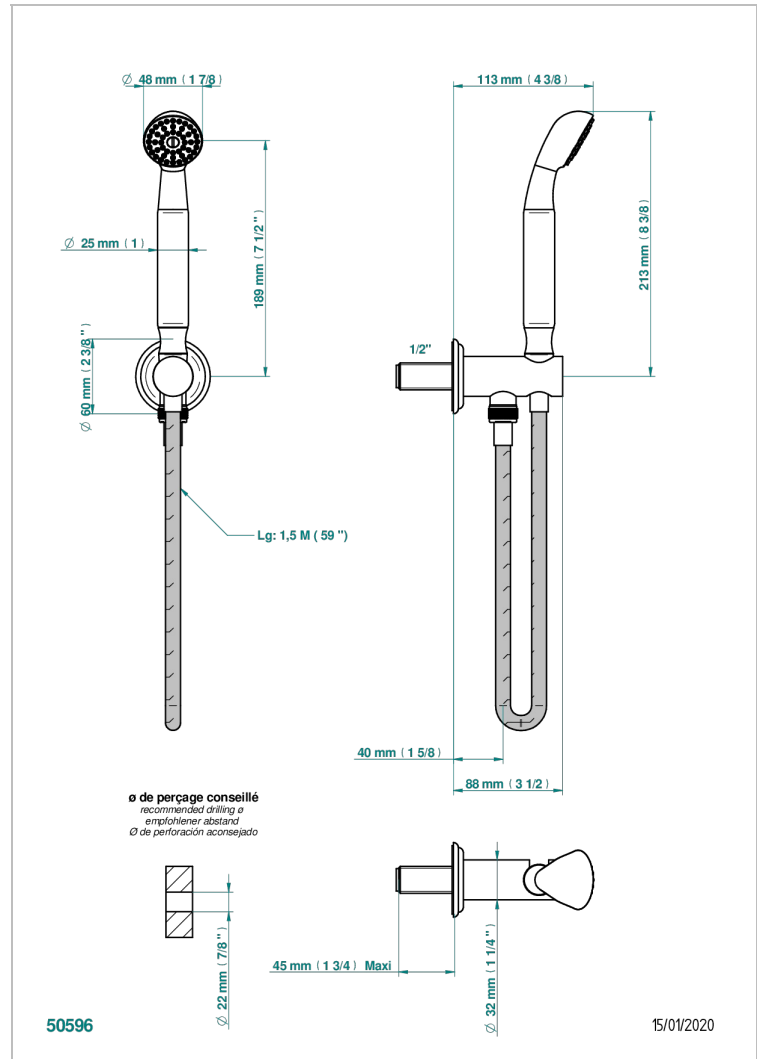

ITHAQUE GOLD DECOR

A7A-54

Wall mounted stylised handshower, hose and elbow with rest

THG[®]
PARIS

CHARACTERISTIC

- Ithaque Gold decor
- Wall mounted stylised handshower, hose and elbow with rest

TECHNICAL SPECS

- Recommandé : 3 bars (max. 5 bars) - Advised : 43,5 psi (max. 72 psi)
- 9,5 l/min à 3 bars (2.5 gpm at 43.5 psi)

AVAILABLE FINITIONS

Antique nickel - H28
Black ceram - D30
Blush PVD - H62
Brass color PVD - H49
Brown bronze color PVD - F33
Gold color PVD - H52

Nickel color PVD - H55
Polished chrome (color finish) - A02
Polished chrome / Polished gold (color finish) - G02
Polished gold (color finish) - F01
Polished nickel - B01
Soft gold - F30

Soft matt gold - F31
Umber PVD - H66
Varnished matt antique red copper (color finish) - H07