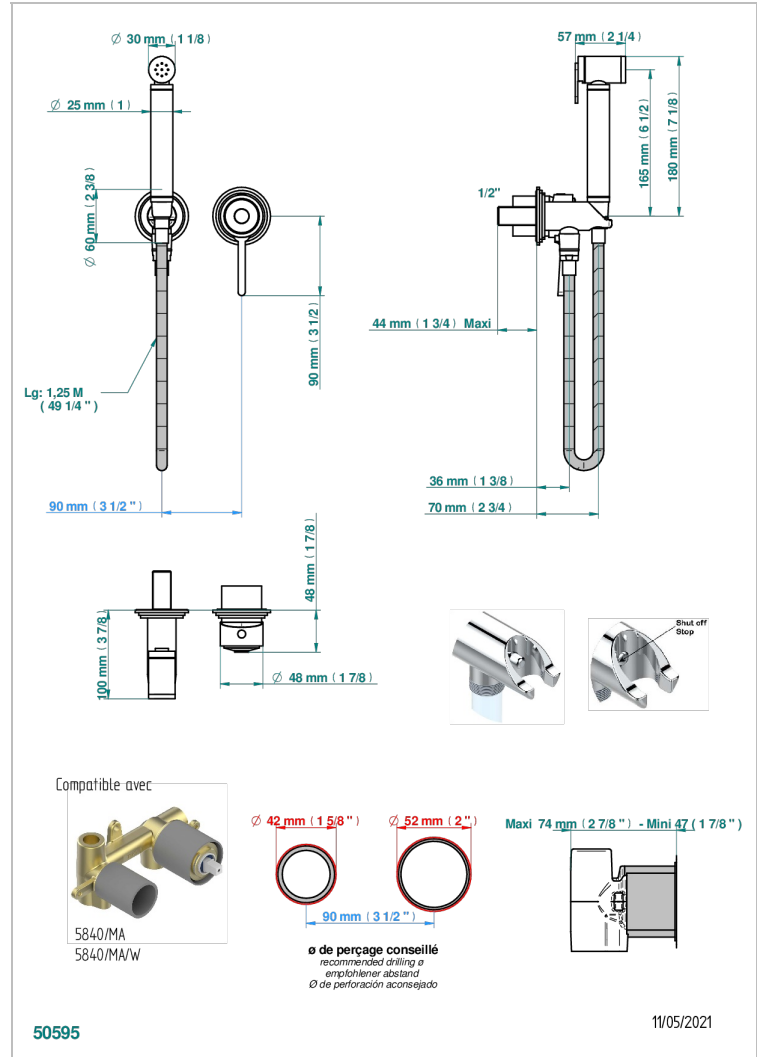

Trim only for WC douche including: trigger spray, wall mounted single lever mixer, reinforced hose (49 1/4"), wall outlet with integrated elbow with safety stopper

CHARACTERISTIC

- ACS : 19ACCLY412

STANDARDS

RELATED SKU'S

- Ref. G00-5840/MAUS Rough parts for concealed wall-mounted mixer with 1/2" outlet

TECHNICAL SPECS

- Recommandé : 3 bars (max. 5 bars) - Advised : 43,5 psi (max. 72 psi)
- 9,5 l/min à 3 bars (2.5 gpm at 43.5 psi)