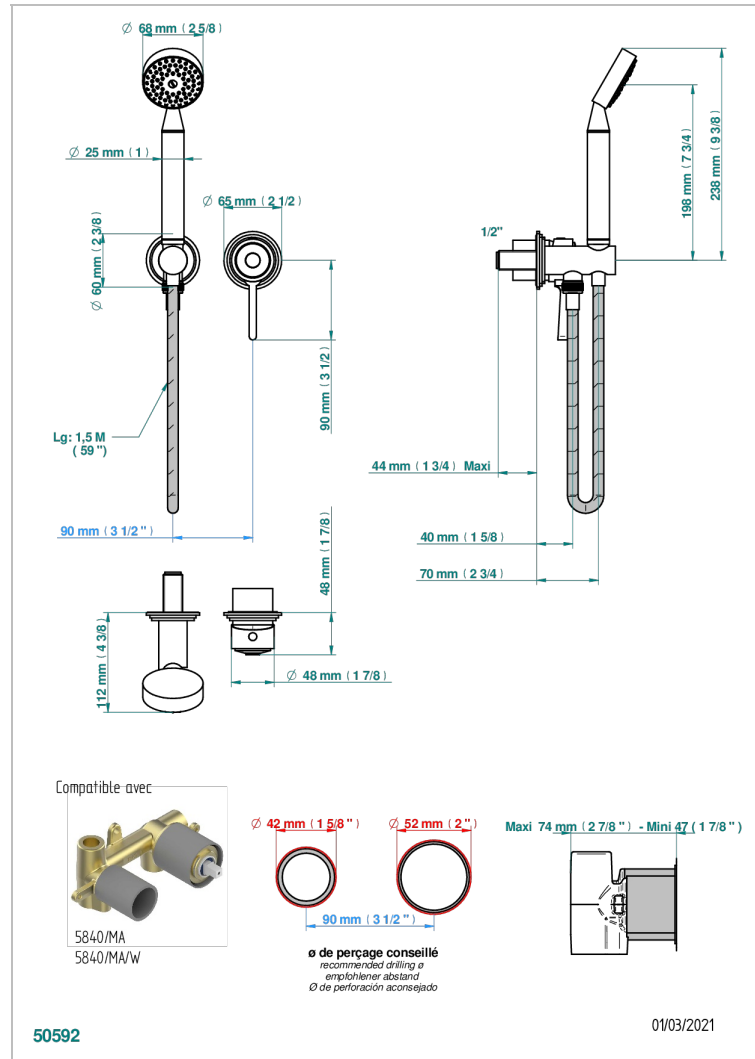

# FAUBOURG WHITE PORCELAIN

G2K-6561B

Trim only for wall mixer with complete handshower on hook

## CHARACTERISTIC

- Faubourg White Porcelain
- Trim only for wall mixer with complete handshower on hook

## TECHNICAL SPECS

- Recommandé : 3 bars (max. 5 bars) - Advised : 43,5 psi (max. 72 psi)
- 9,5 l/min à 3 bars (2.5 gpm at 43.5 psi)

## RELATED SKU'S

- Ref. G00-5840/MA Rough parts for concealed wall-mounted mixer with 1/2" outlet