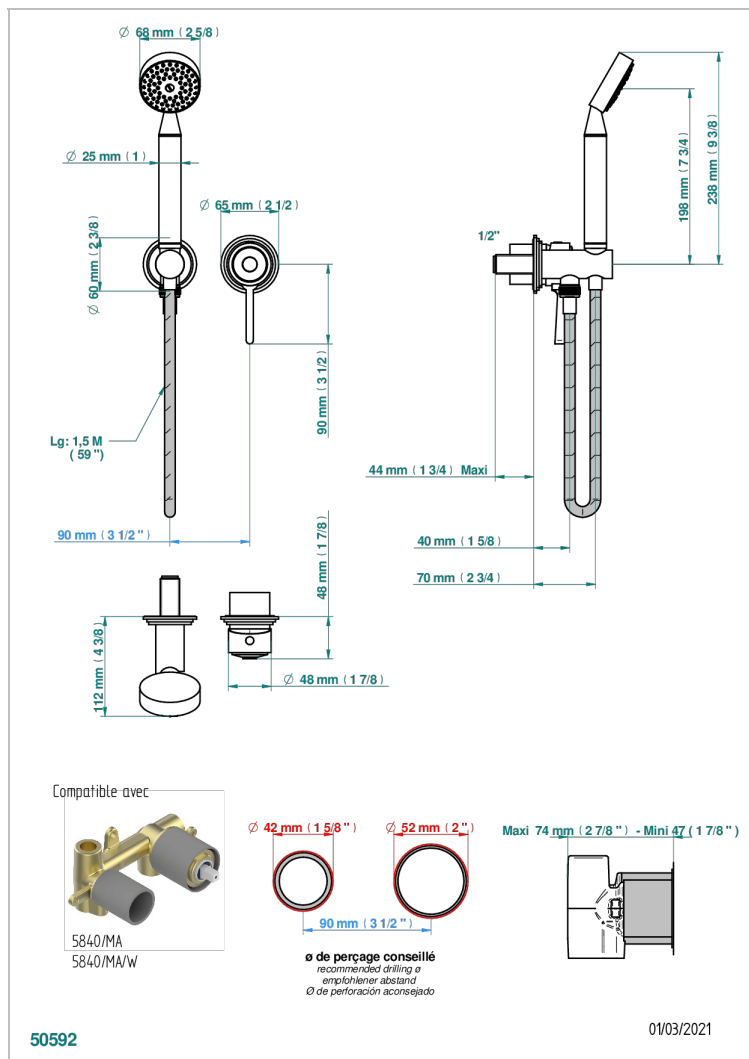

FAUBOURG WHITE PORCELAIN WITH LEVER

G2J-6561B

Trim only for wall mixer with complete handshower on hook

CHARACTERISTIC

- Faubourg White Porcelain with lever
- Trim only for wall mixer with complete handshower on hook

TECHNICAL SPECS

- Recommandé : 3 bars (max. 5 bars) - Advised : 43,5 psi (max. 72 psi)
- 9,5 l/min à 3 bars (2.5 gpm at 43.5 psi)

RELATED SKU'S

- Ref. G00-5840/MA Rough parts for concealed wall-mounted mixer with 1/2" outlet