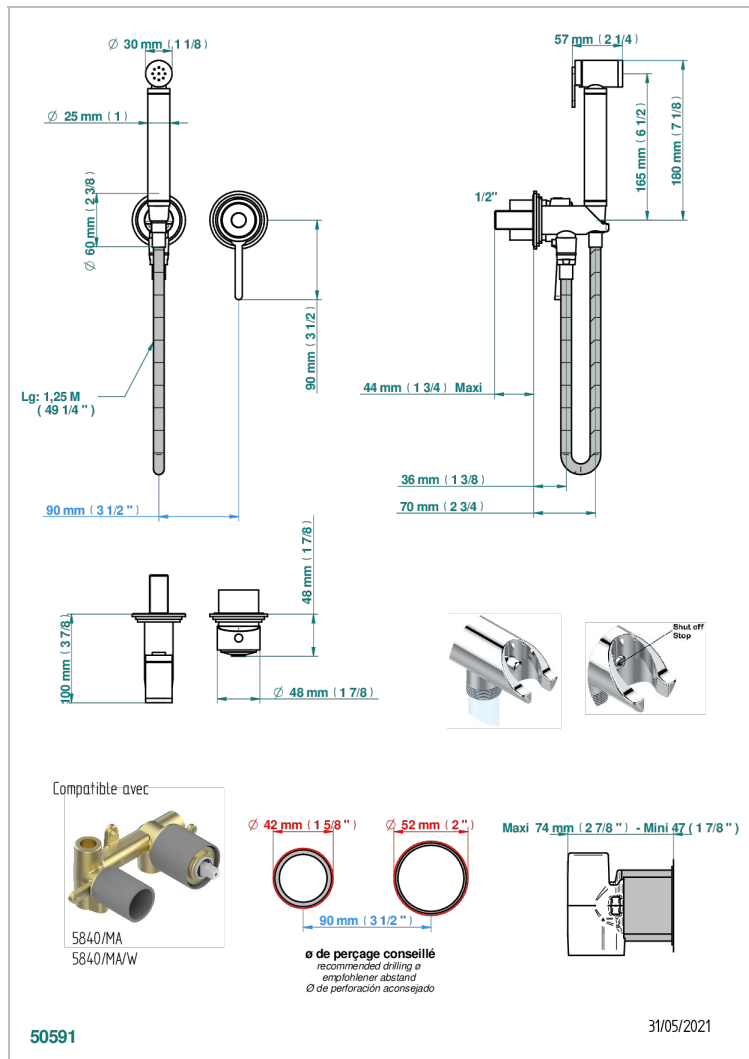

FAUBOURG WHITE PORCELAIN

G2K-5840/MBG

Trim only for WC douche including: trigger spray, wall mounted single lever mixer, reinforced hose (49 1/4"), wall outlet with integrated elbow with safety stopper

CHARACTERISTIC

- ACS : 19ACCLY412

STANDARDS

TECHNICAL SPECS

- Recommandé : 3 bars (max. 5 bars) - Advised : 43,5 psi (max. 72 psi)
- 9,5 l/min à 3 bars (2.5 gpm at 43.5 psi)

RELATED SKU'S

- Ref. G00-5840/MAUS Rough parts for concealed wall-mounted mixer with 1/2" outlet