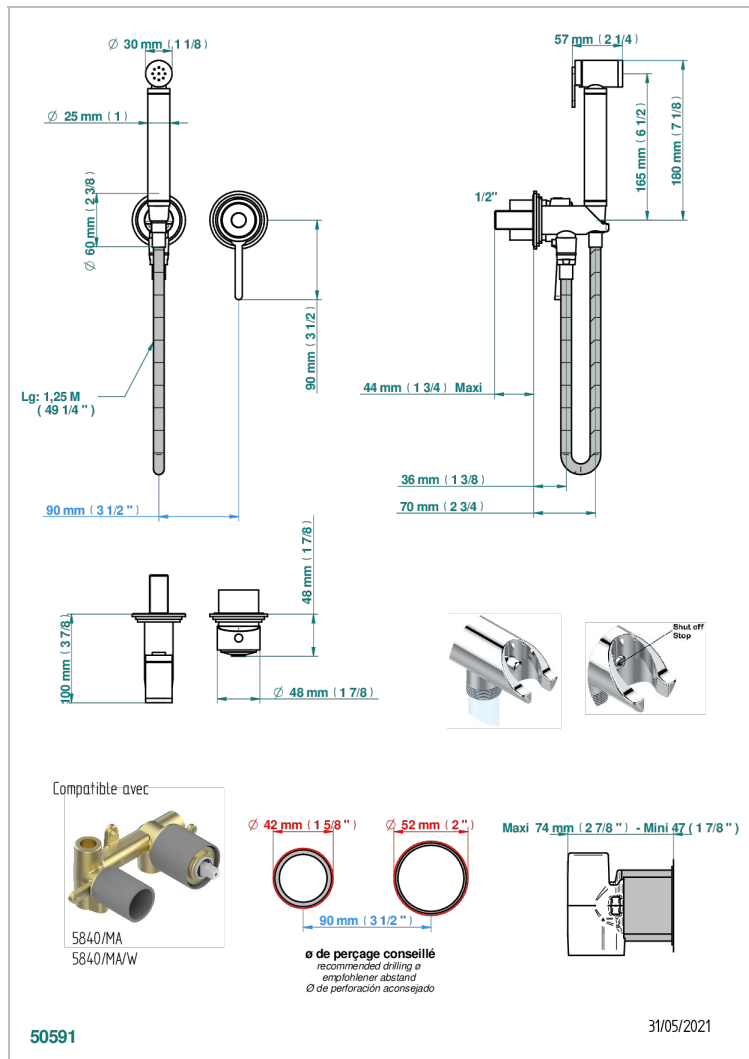

FAUBOURG WHITE PORCELAIN

G2K-5840/MBG

Trim only for WC douche including: trigger spray, wall mounted single lever mixer, reinforced hose (1.25m), wall outlet with integrated elbow with safety stopper

CHARACTERISTIC

- ACS : 19ACCLY412

STANDARDS

RELATED SKU'S

- Ref. G00-5840/MA Rough parts for concealed wall-mounted mixer with 1/2" outlet

AVAILABLE FINITIONS

Antique nickel - H28
Black ceram - D30
Blush PVD - H62
Brass color PVD - H49
Brown bronze color PVD - F33
Gold color PVD - H52

TECHNICAL SPECS

- Recommandé : 3 bars (max. 5 bars) - Advised : 43,5 psi (max. 72 psi)
- 9,5 l/min à 3 bars (2.5 gpm at 43.5 psi)