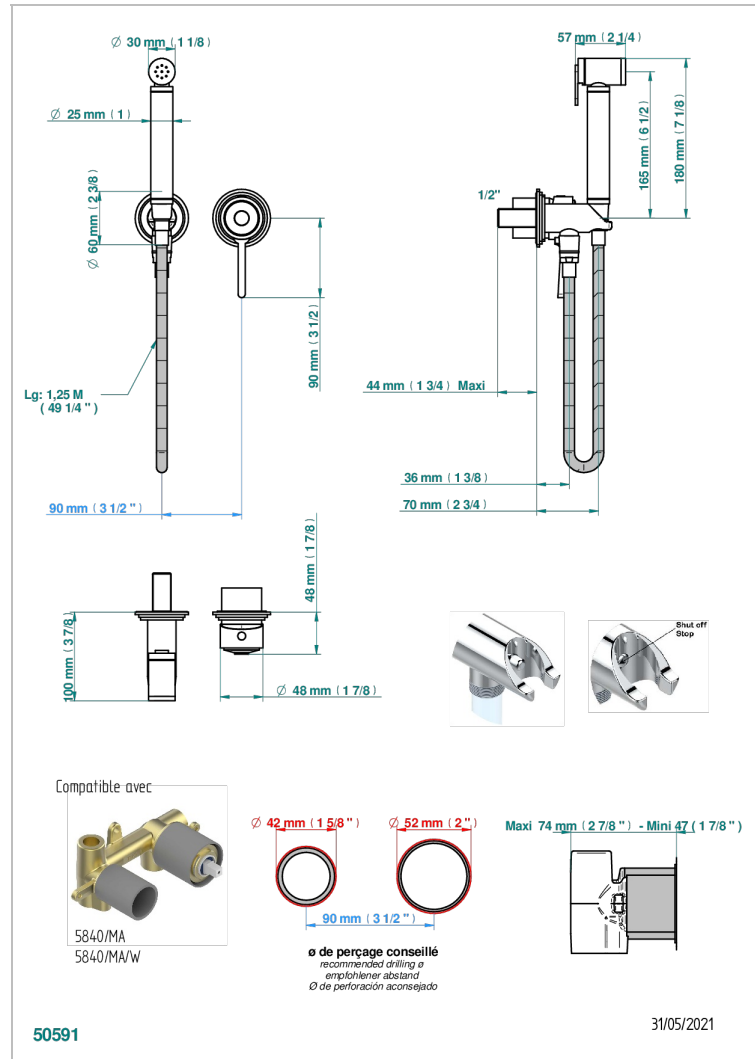

FAUBOURG WHITE PORCELAIN

G2K-5840/MBG

Trim only for WC douche including: trigger spray, wall mounted single lever mixer, reinforced hose (1.25m), wall outlet with integrated elbow with safety stopper

CHARACTERISTIC

- ACS : 19ACCLY412

STANDARDS

RELATED SKU'S

- Ref. G00-5840/MA Rough parts for concealed wall-mounted mixer with 1/2" outlet

AVAILABLE FINITIONS

Antique nickel - H28
Black ceram - D30
Blush PVD - H62
Brass color PVD - H49
Brown bronze color PVD - F33
Gold color PVD - H52

TECHNICAL SPECS

- Recommandé : 3 bars (max. 5 bars) - Advised : 43,5 psi (max. 72 psi)
- 9,5 l/min à 3 bars (2.5 gpm at 43.5 psi)